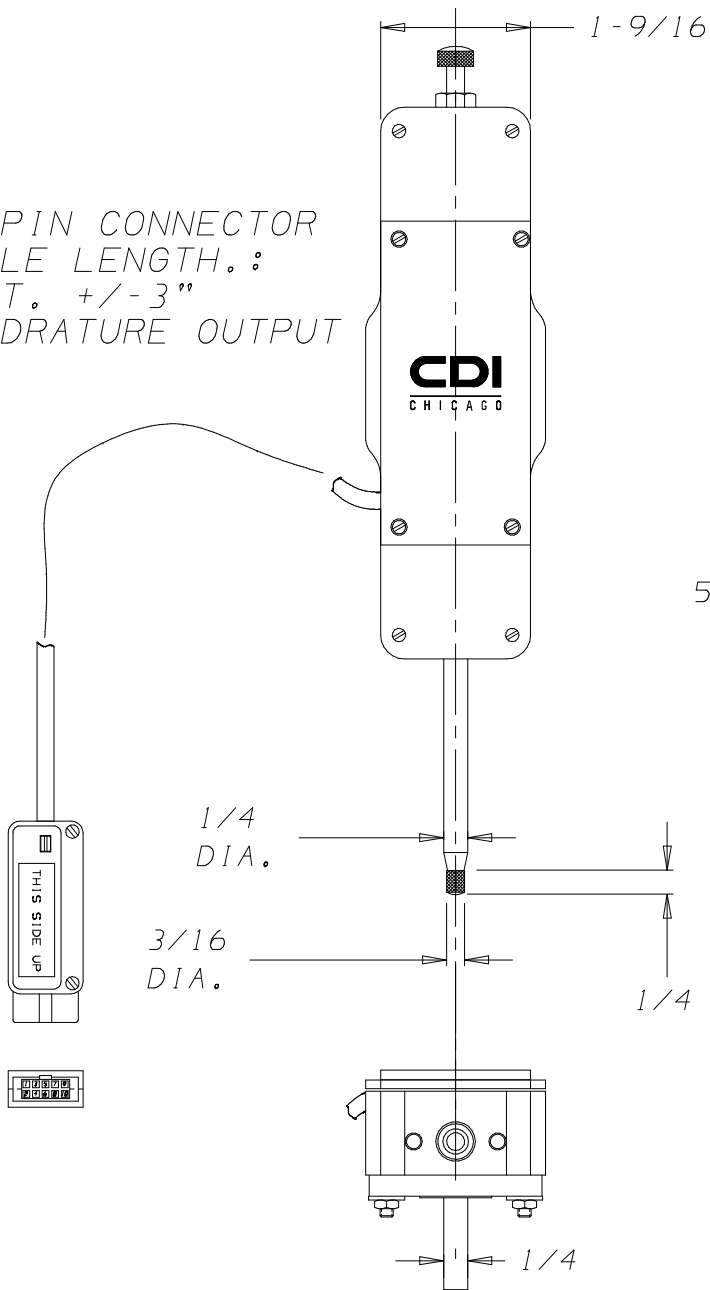

10 PIN CONNECTOR
CABLE LENGTH.:
6 FT. +/- 3"
QUADRATURE OUTPUT

**C2720
PROBE,
2" CASE**