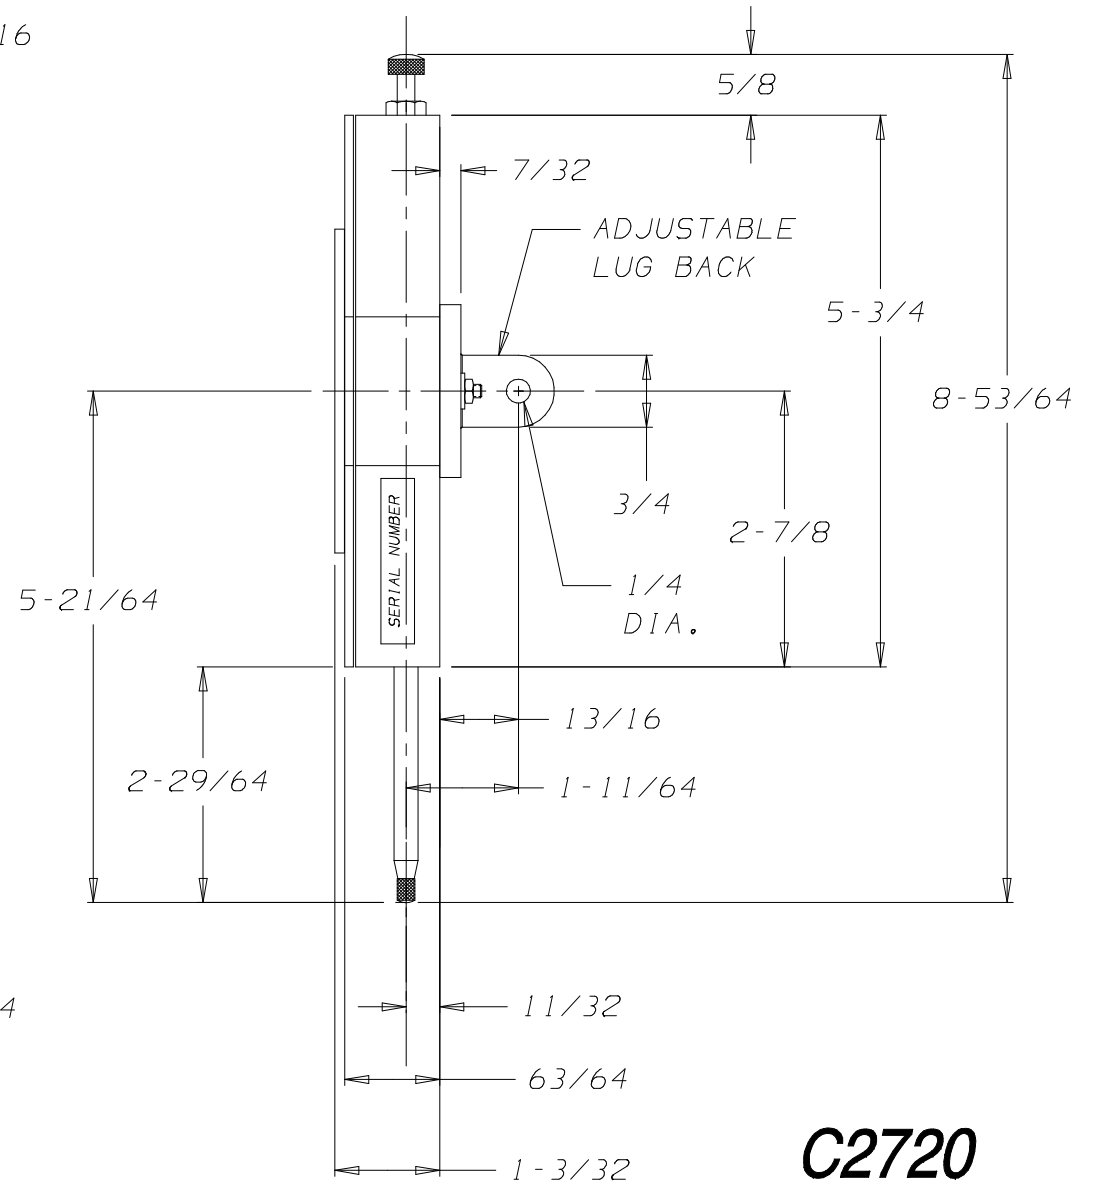

10 PIN CONNECTOR
CABLE LENGTH.:
6 FT. +/- 3"
QUADRATURE OUTPUT

**C2720
PROBE,
2" CASE**