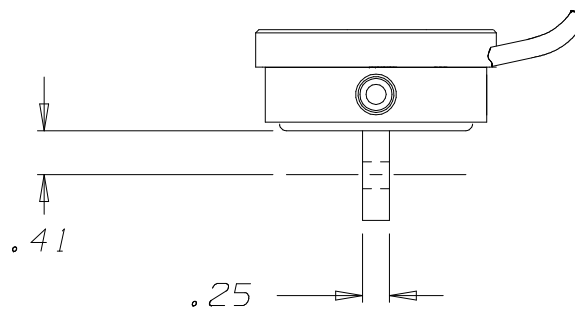

10 PIN CONNECTOR
CABLE LENGTH.:
6 FT. +/- 3"
QUADRATURE OUTPUT

RESOLUTION: .0001" / .002mm

C2600
PROBE,
GROUP 2 CASE