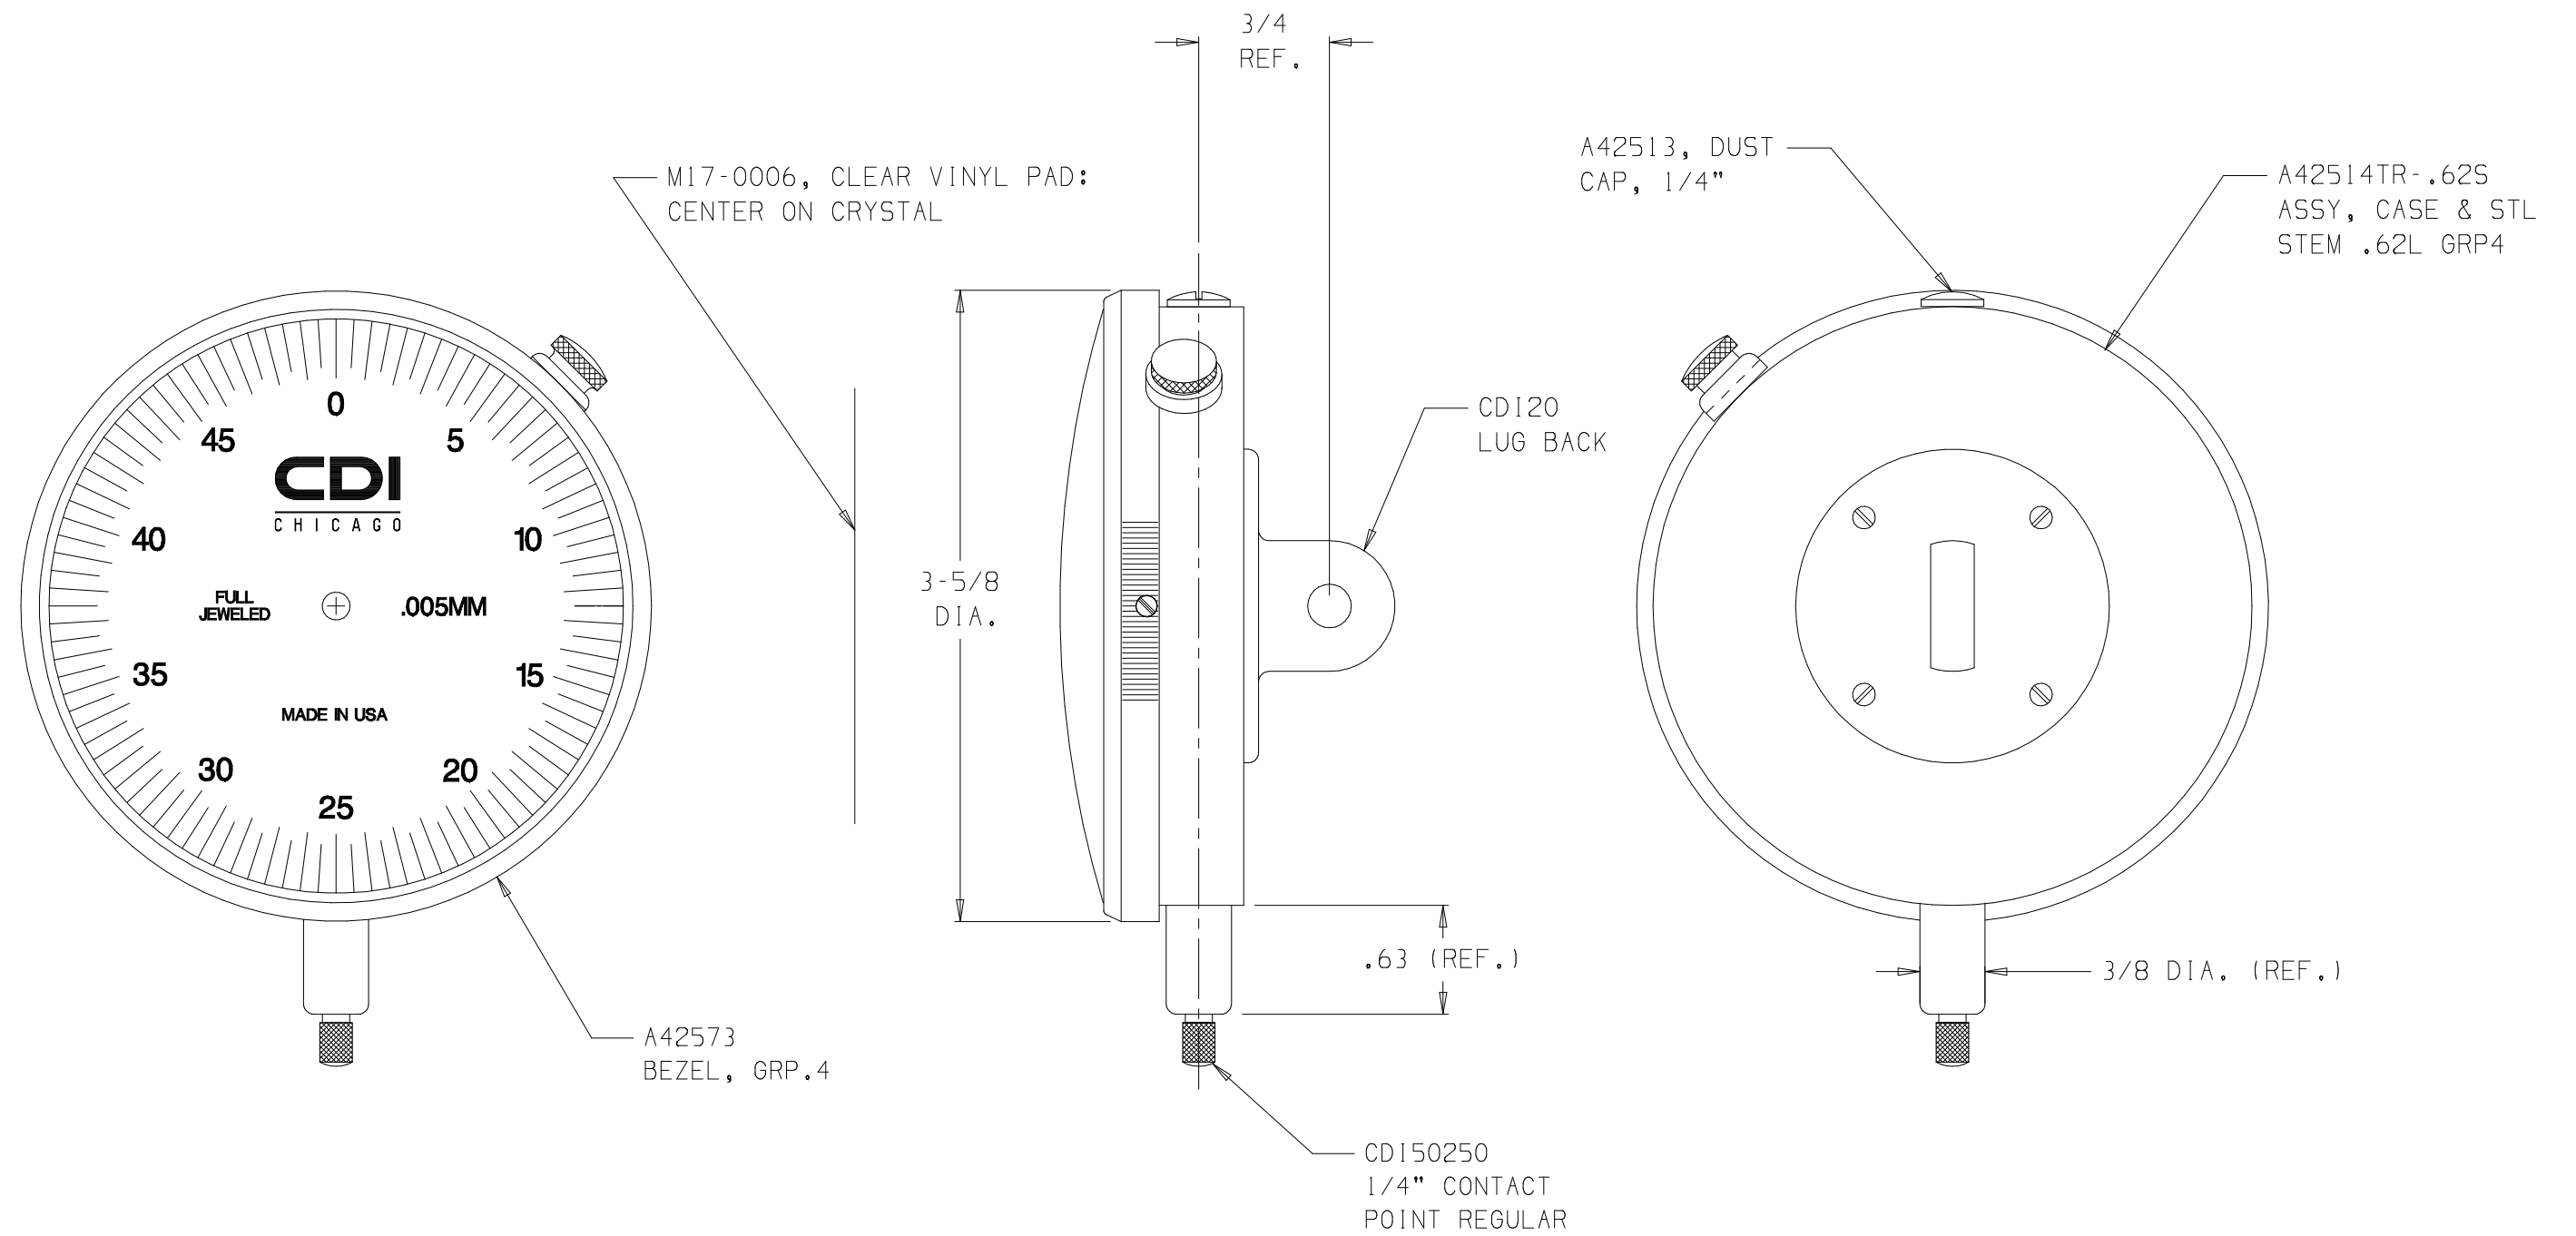

NOTE:
YELLOW DIAL FACE WITH BLACK TEXT

54125CJ