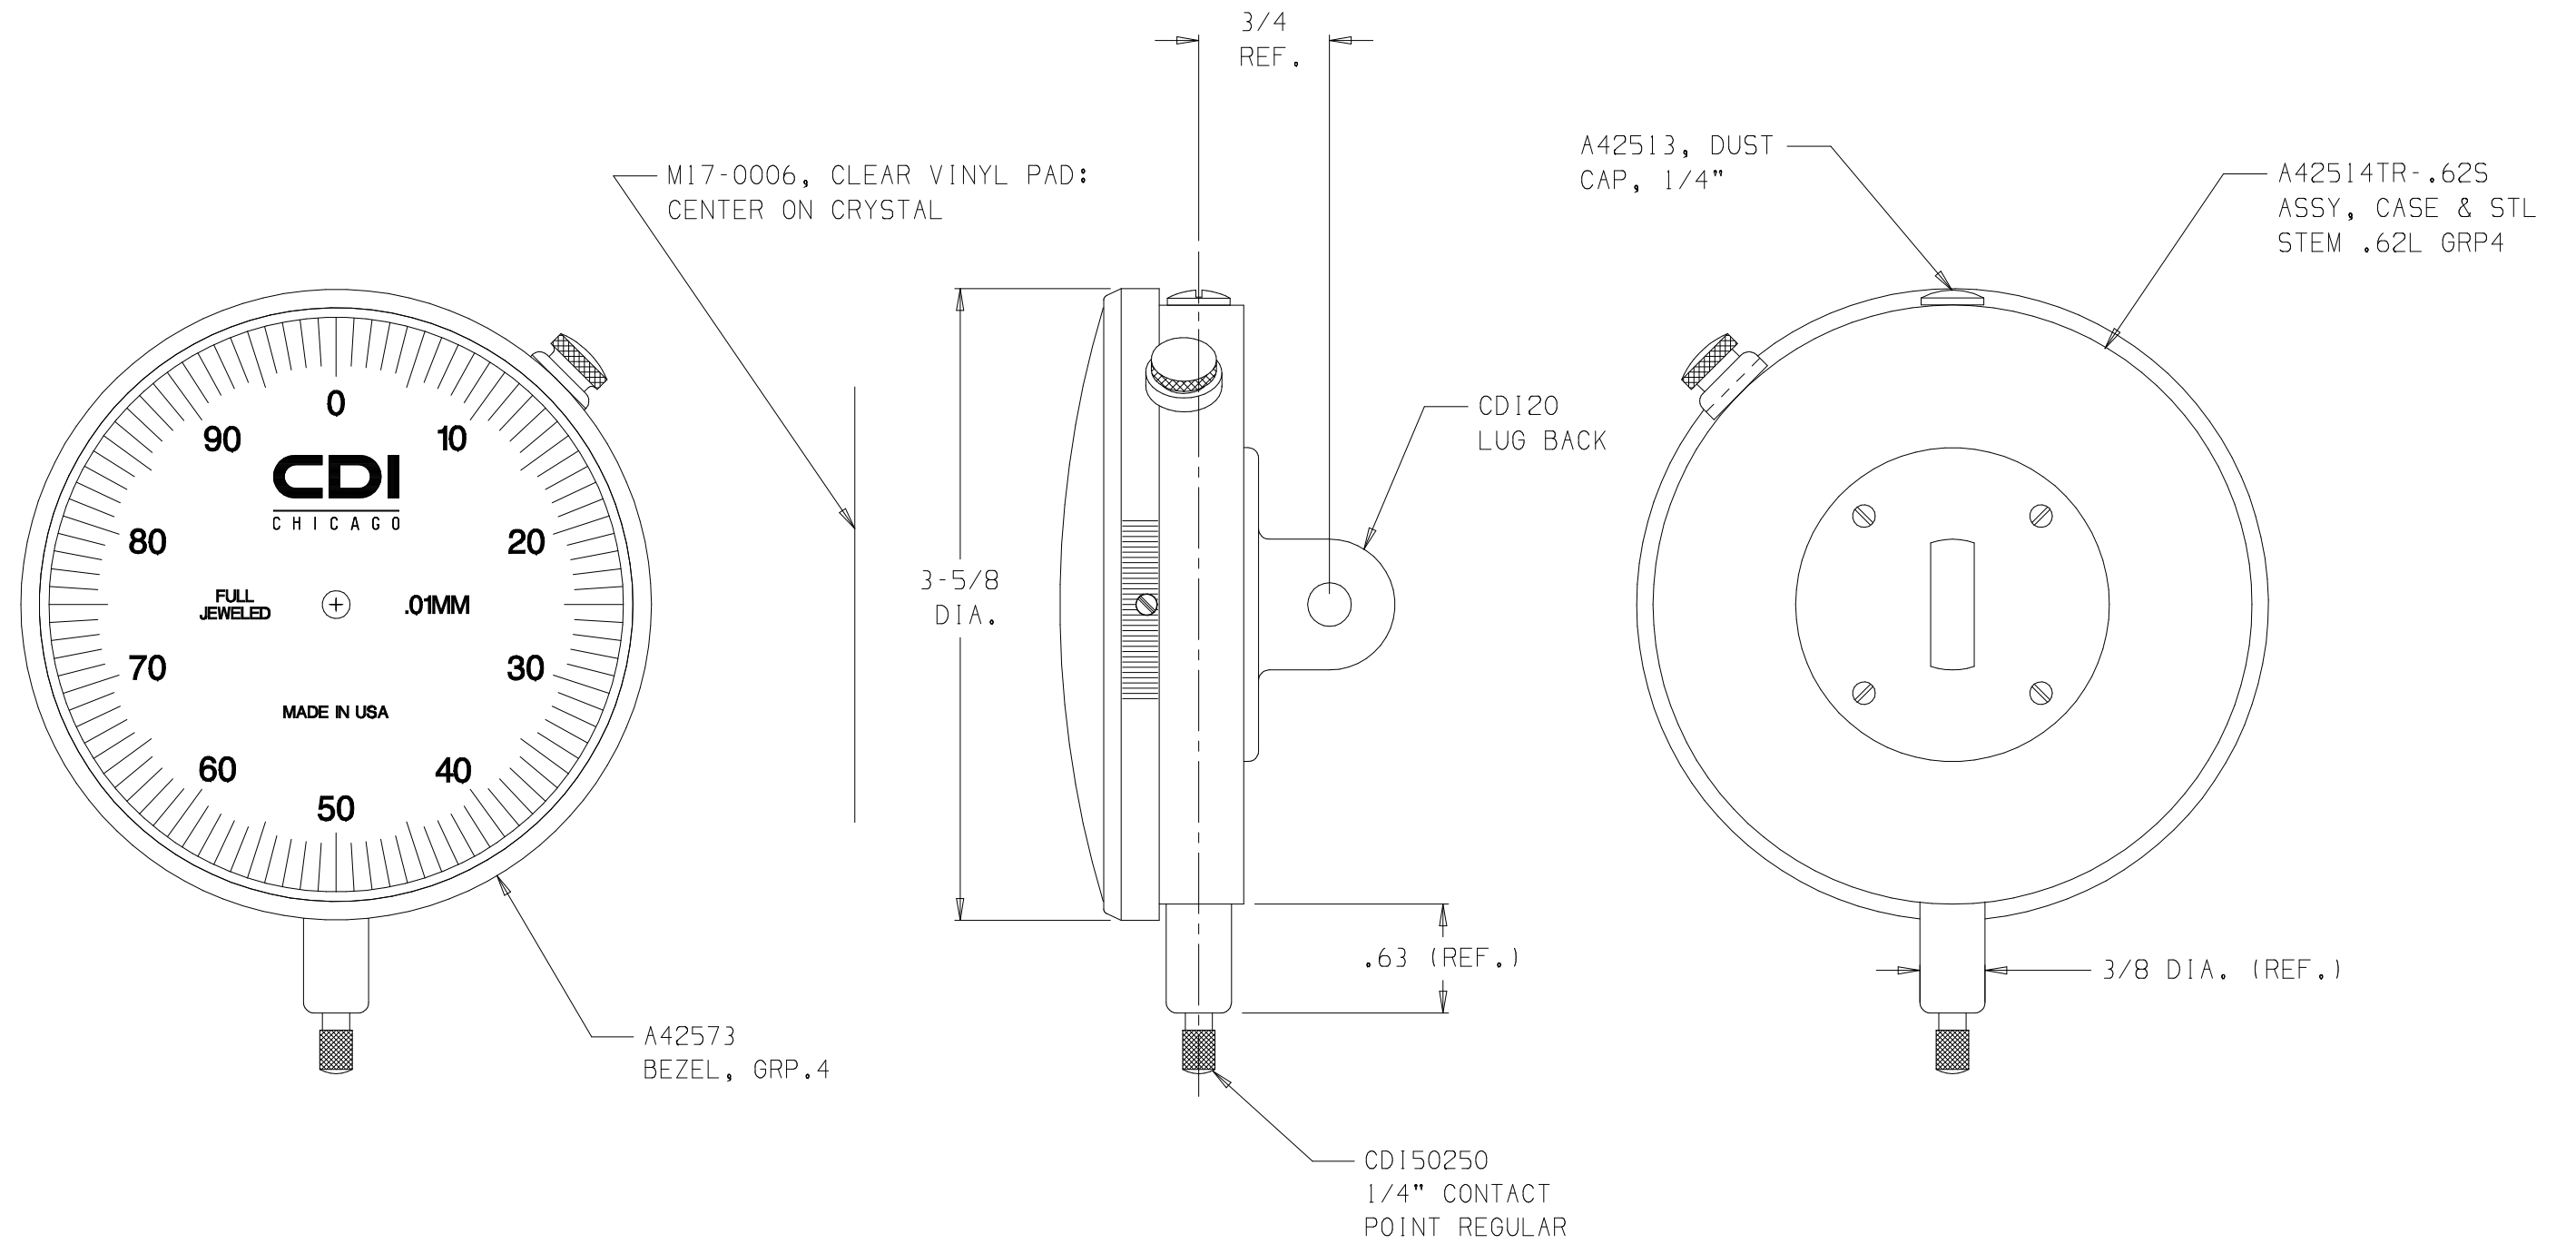

NOTE:
YELLOW DIAL FACE WITH BLACK TEXT

540250J