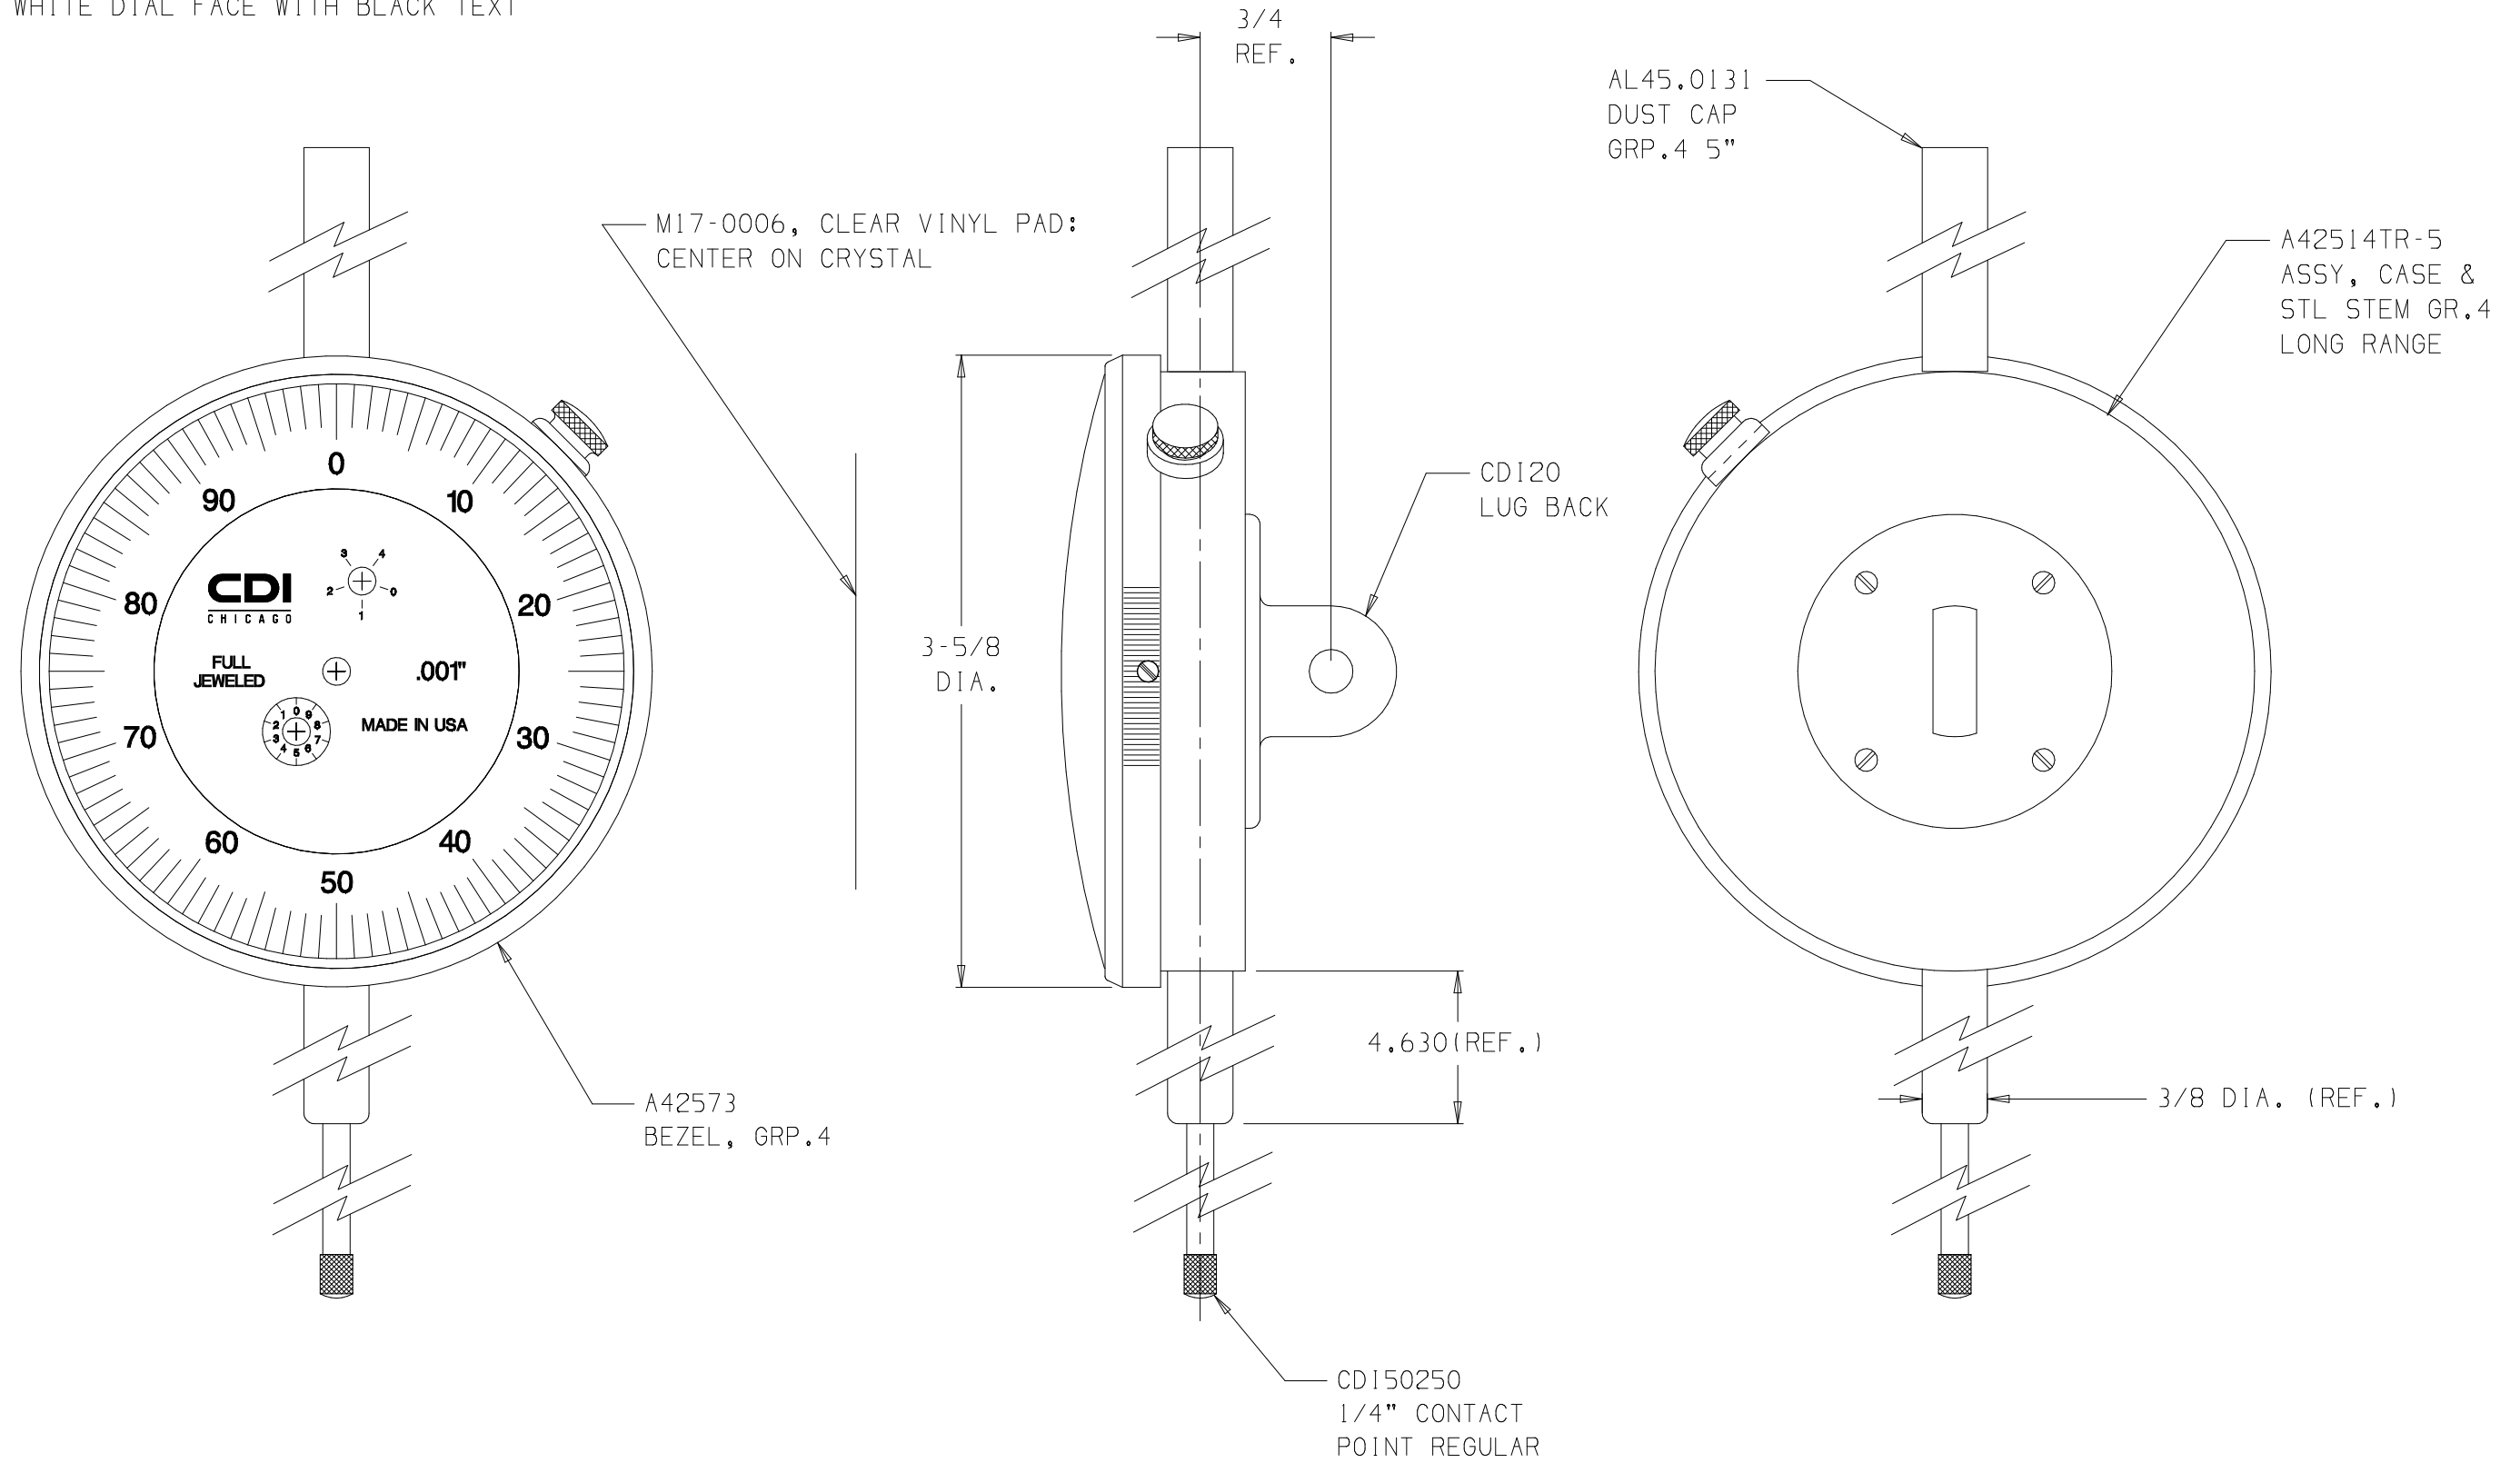

NOTE:
WHITE DIAL FACE WITH BLACK TEXT

46504CJ