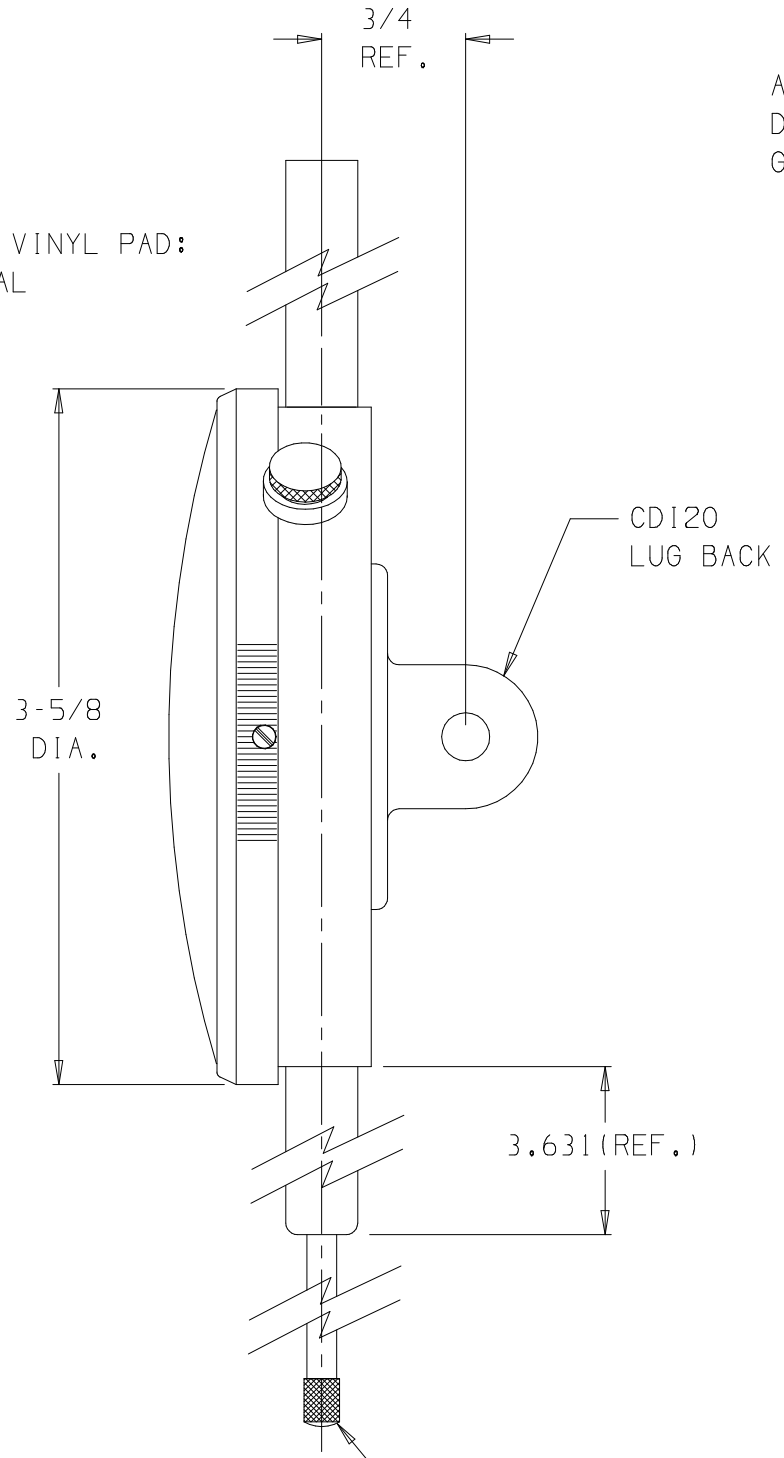

NOTE:
WHITE DIAL FACE WITH BLACK TEXT

M17-0006, CLEAR VINYL PAD:
CENTER ON CRYSTAL

A42573
BEZEL, GRP.4

3/4
REF.

3-5/8
DIA.

CD120
LUG BACK

3.631 (REF.)

CD150250
1/4\"/>

AL44.0131
DUST CAP
GRP.4 4\"/>

A42514TR-4
ASSY, CASE &
STL STEM GR.4
LONG RANGE

3/8 DIA. (REF.)

46404CJ