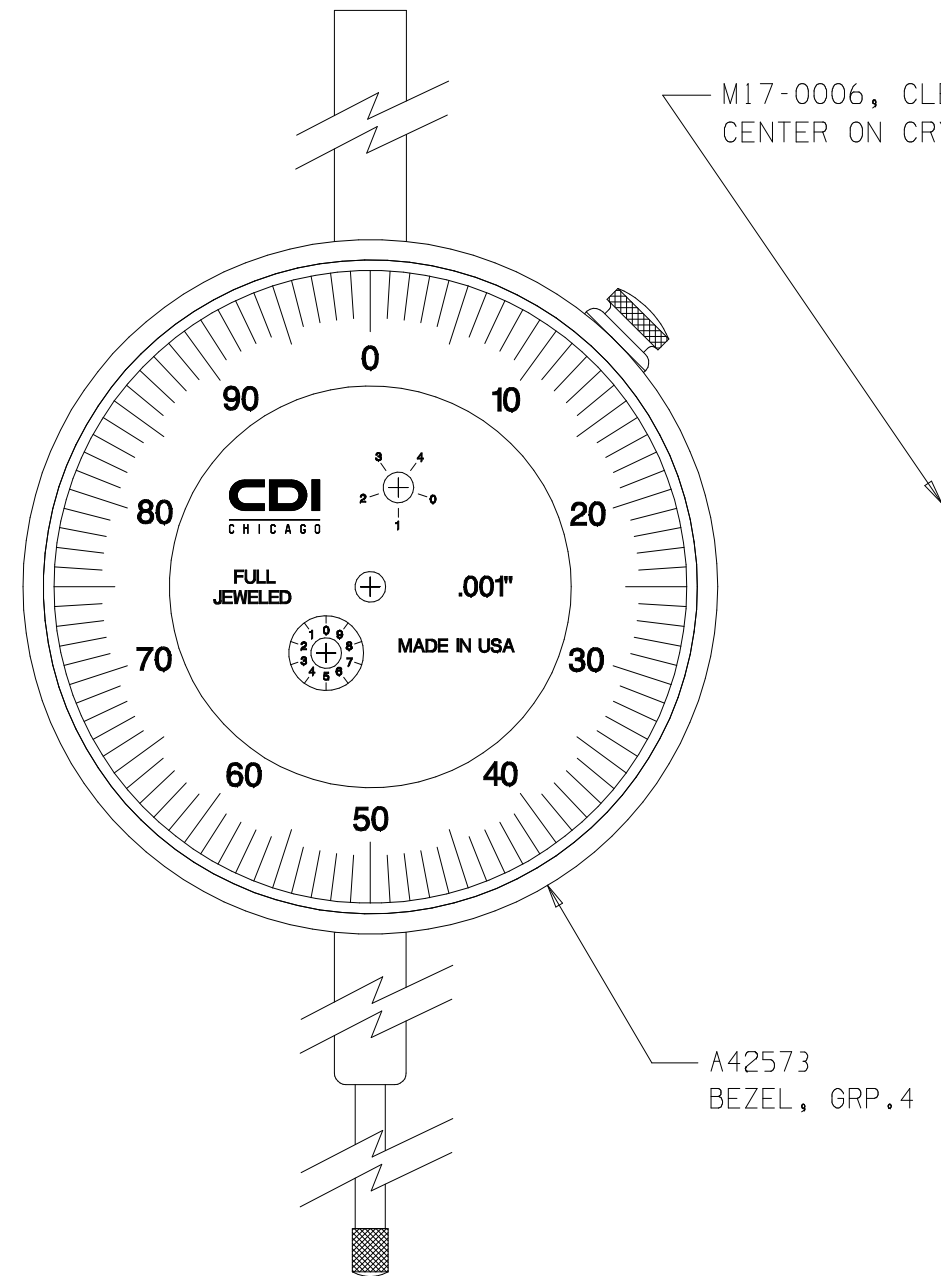

NOTE:
WHITE DIAL FACE WITH BLACK TEXT

M17-0006, CLEAR VINYL PAD:
CENTER ON CRYSTAL

A42573
BEZEL, GRP.4

3/4
REF.

3-5/8
DIA.

CD120
LUG BACK

3.631 (REF.)

CD150250
1/4\"/>

AL44.0131
DUST CAP
GRP.4 4\"/>

A42514TR-4
ASSY, CASE &
STL STEM GR.4
LONG RANGE

3/8 DIA. (REF.)

46404CJ