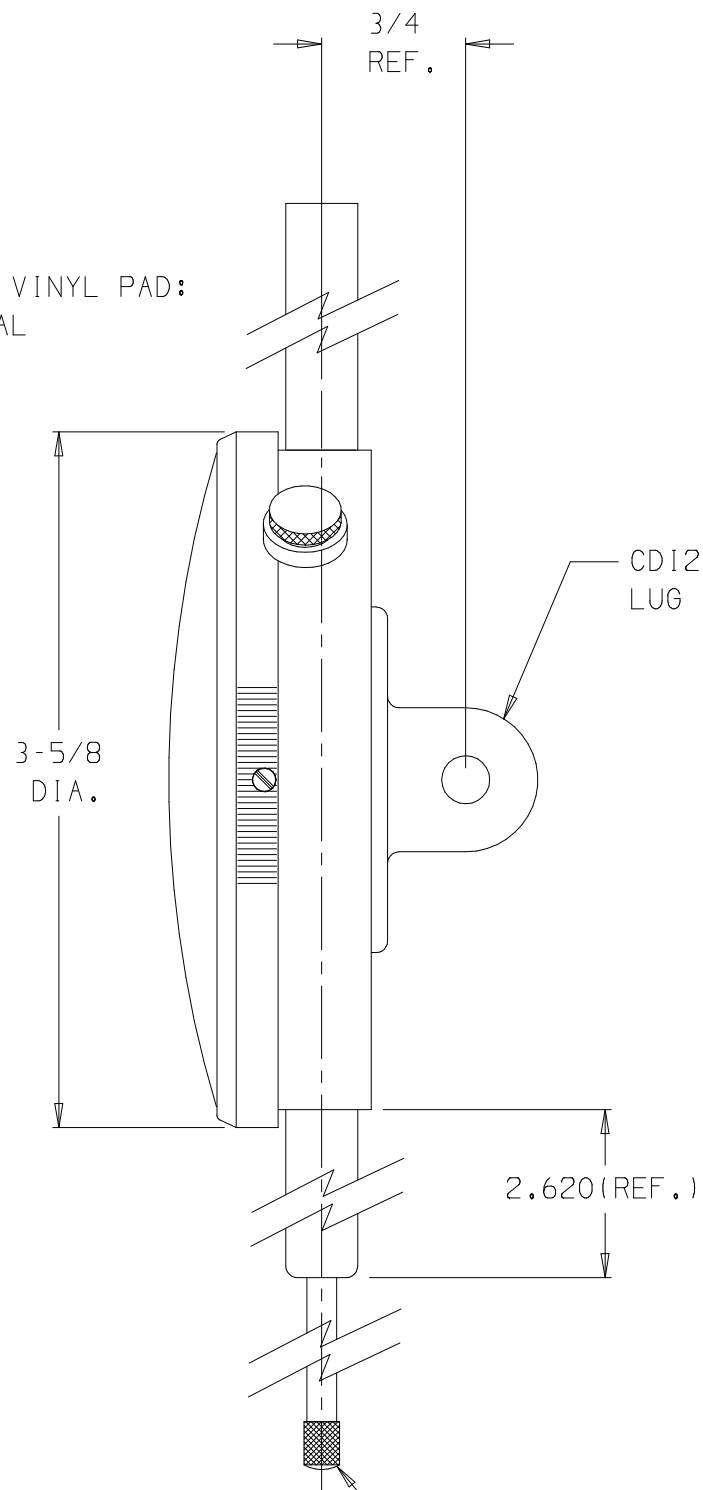

NOTE:  
WHITE DIAL FACE WITH BLACK TEXT

M17-0006, CLEAR VINYL PAD:  
CENTER ON CRYSTAL

A42573  
BEZEL, GRP.4

CD120  
LUG BACK

CD150250  
1/4" CONTACT  
POINT REGULAR

AL43.0131  
DUST CAP  
GRP.4 3"

A42514TR-3  
ASSY, CASE &  
STEM GRP4  
3" RANGE

3/8 DIA. (REF.)

46304CJ