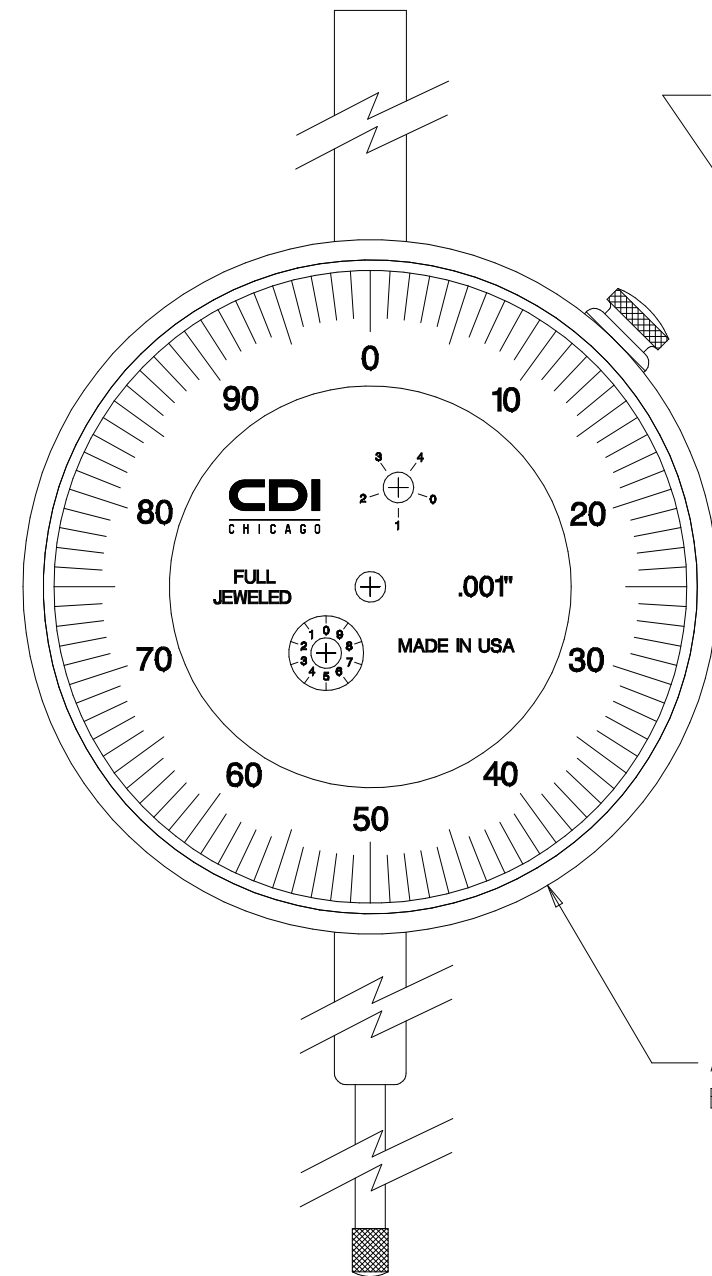

NOTE:  
WHITE DIAL FACE WITH BLACK TEXT

M17-0006, CLEAR VINYL PAD:  
CENTER ON CRYSTAL

A42573  
BEZEL, GRP.4

CD120  
LUG BACK

CD150250  
1/4" CONTACT  
POINT REGULAR

AL43.0131  
DUST CAP  
GRP.4 3"

A42514TR-3  
ASSY, CASE &  
STEM GRP4  
3" RANGE

3/8 DIA. (REF.)

46304CJ