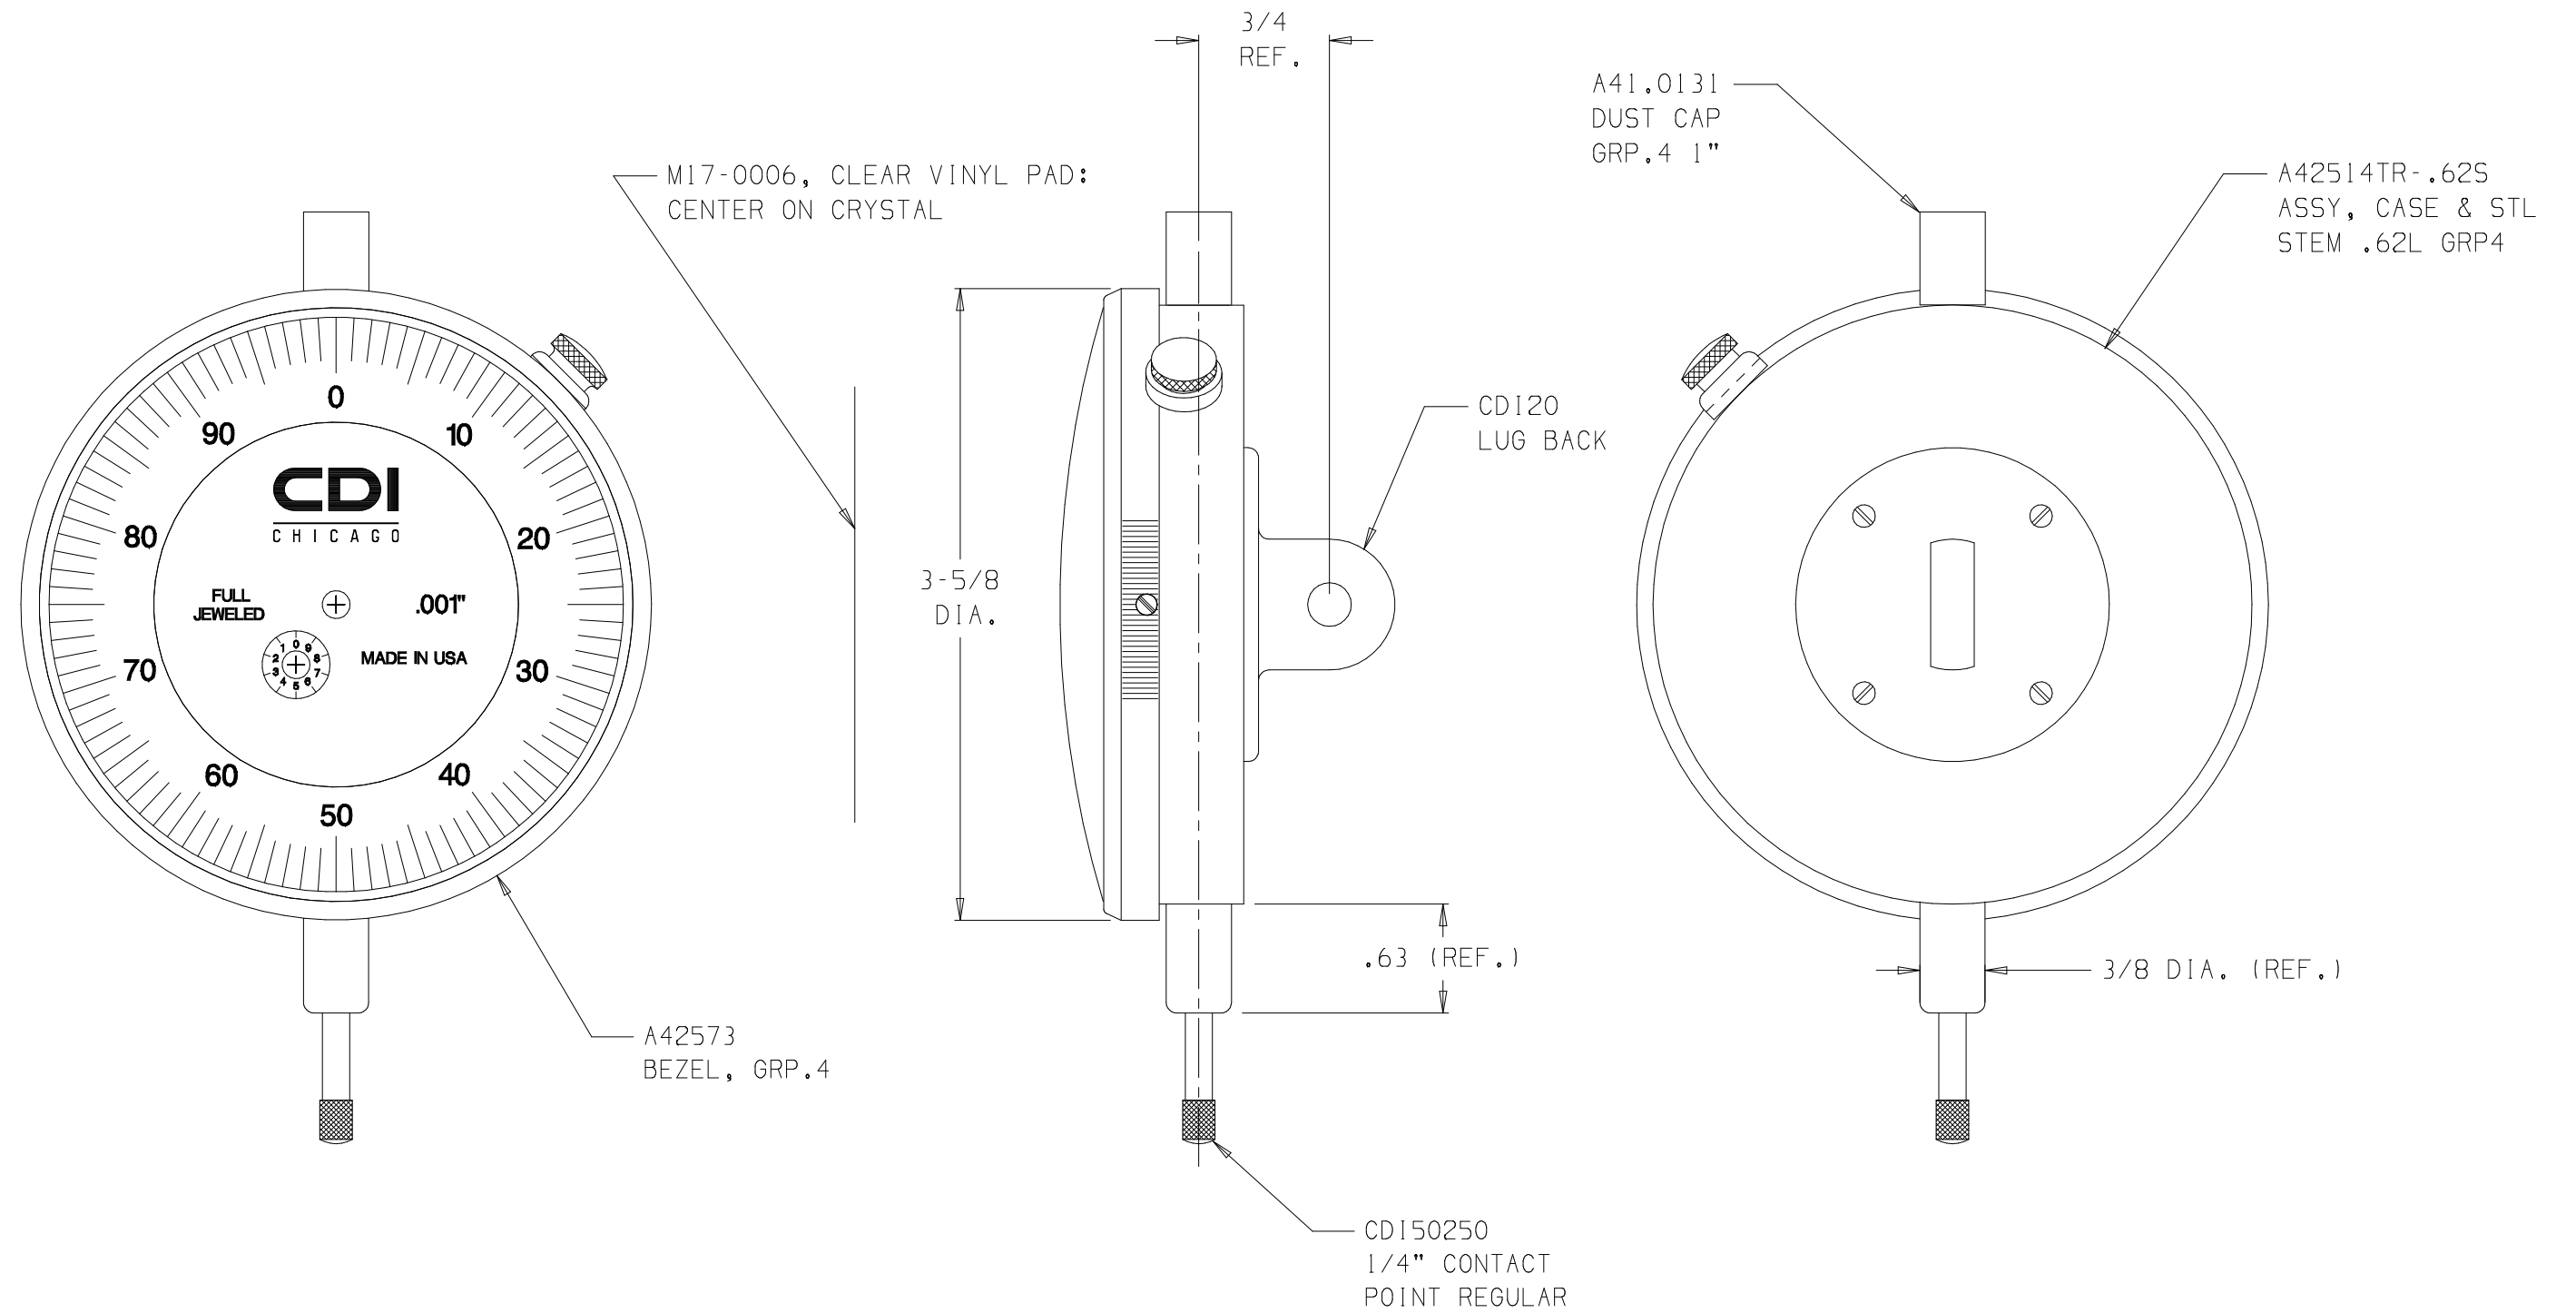

NOTE:
WHITE DIAL FACE WITH BLACK TEXT

45004CJ