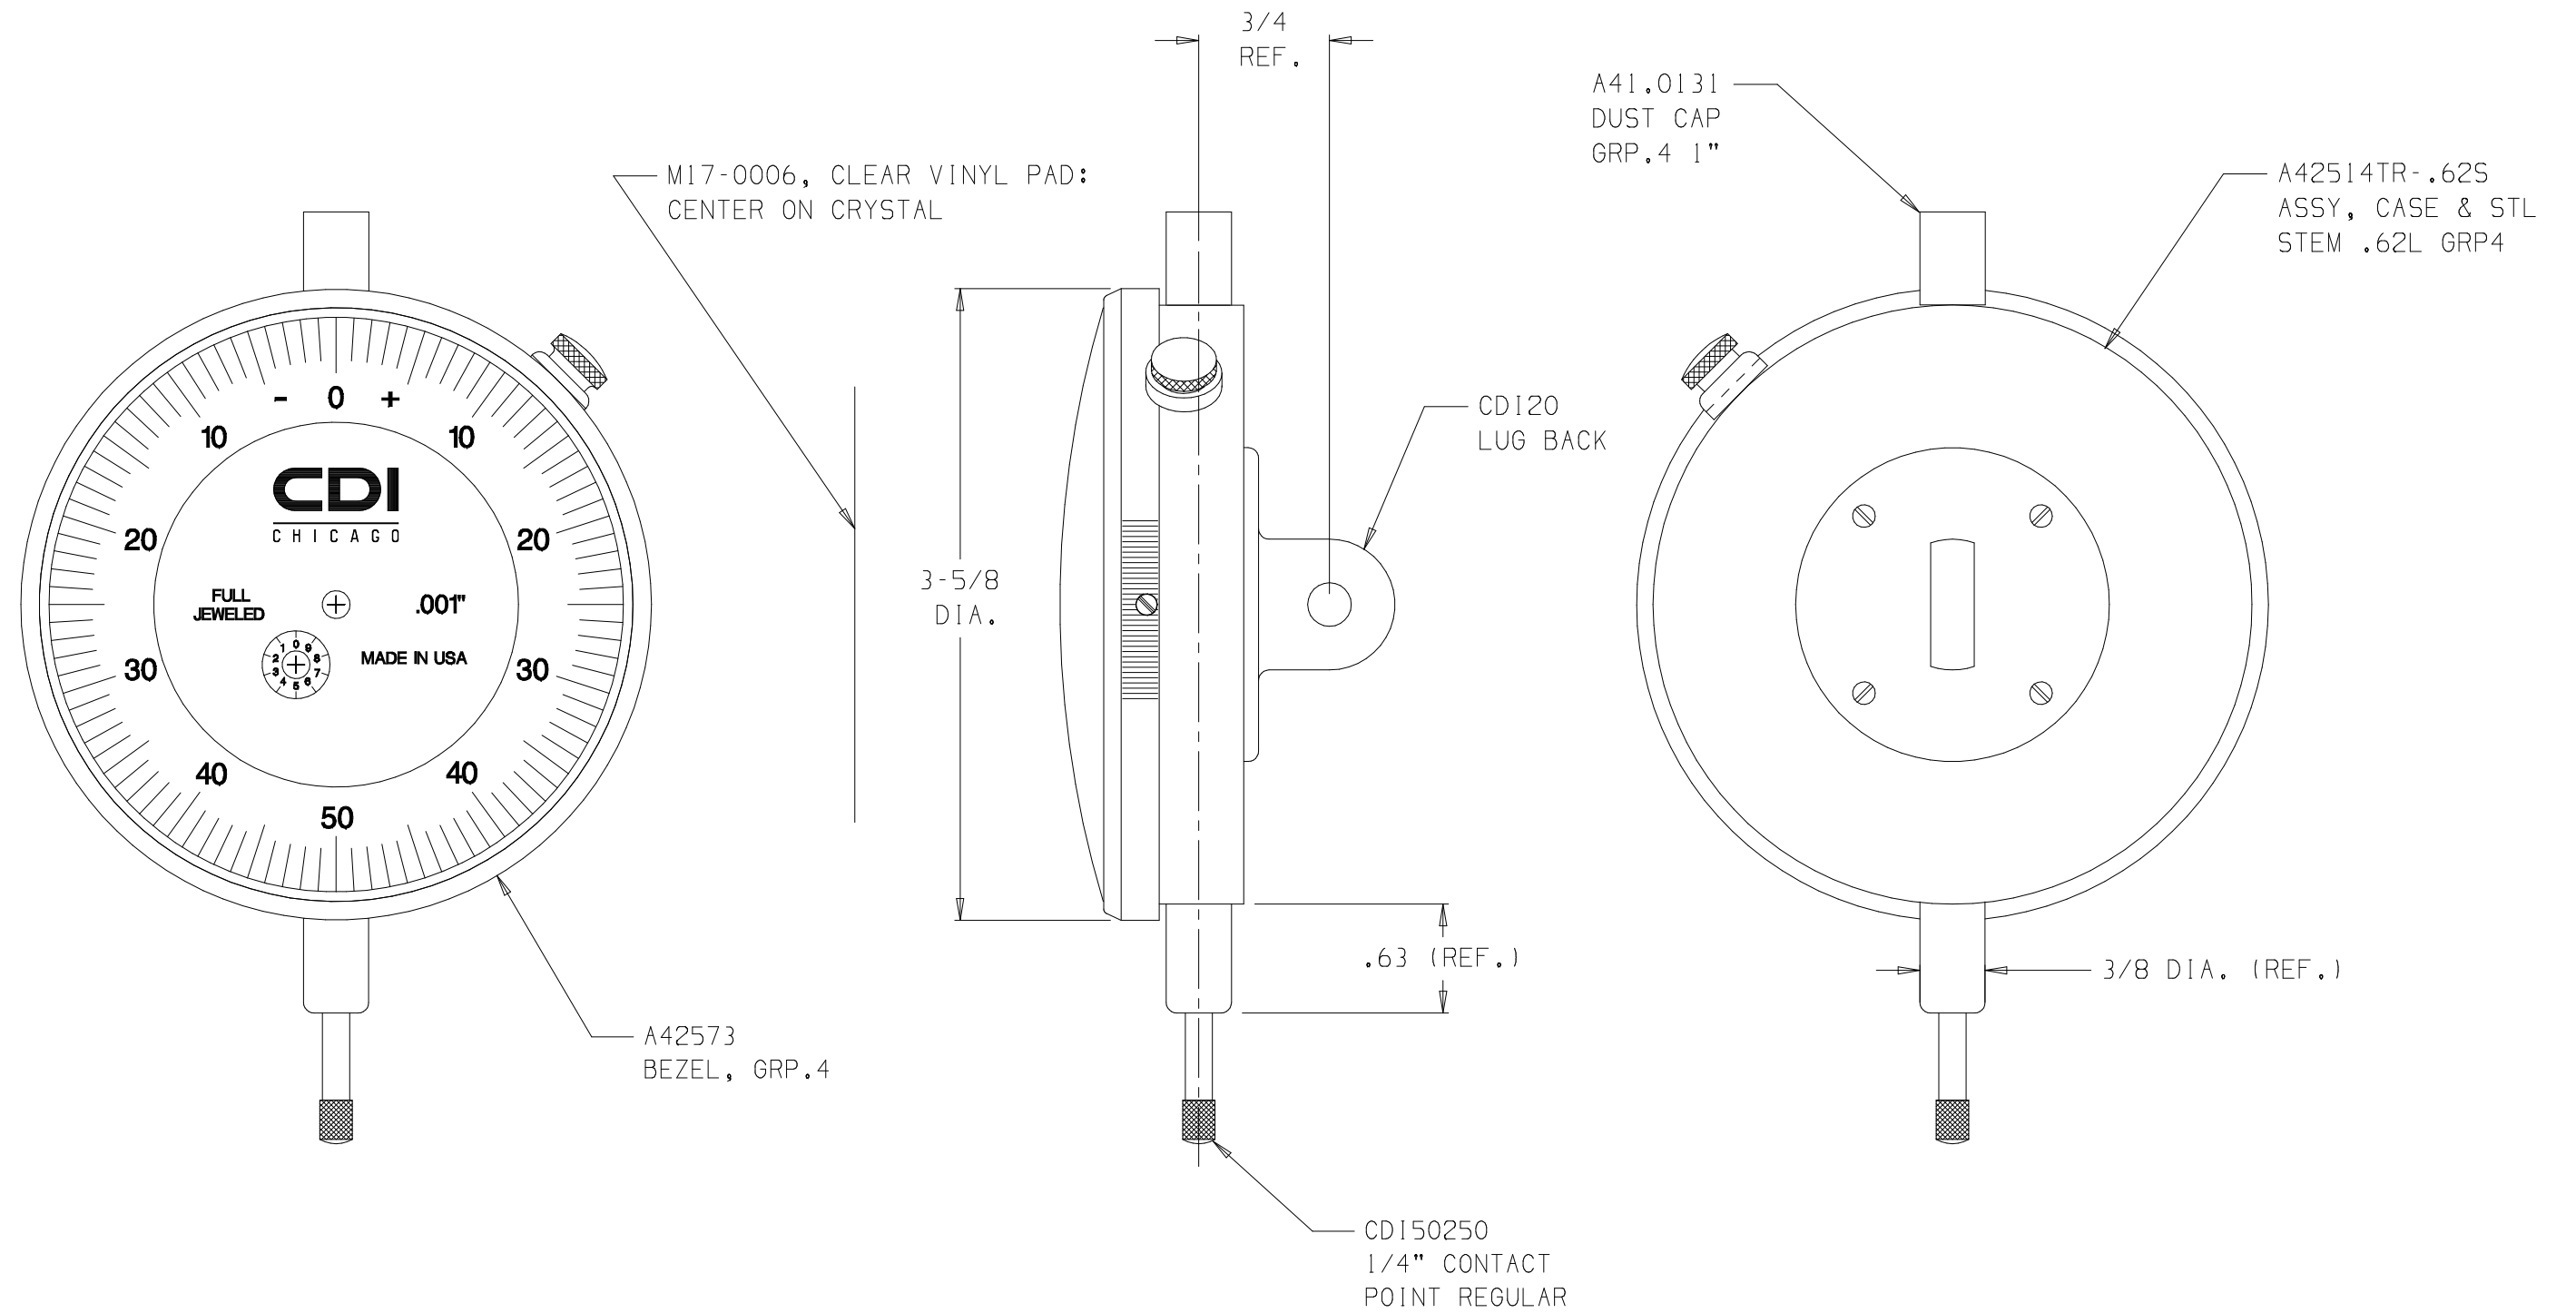

NOTE:  
WHITE DIAL FACE WITH BLACK TEXT

45004BJ