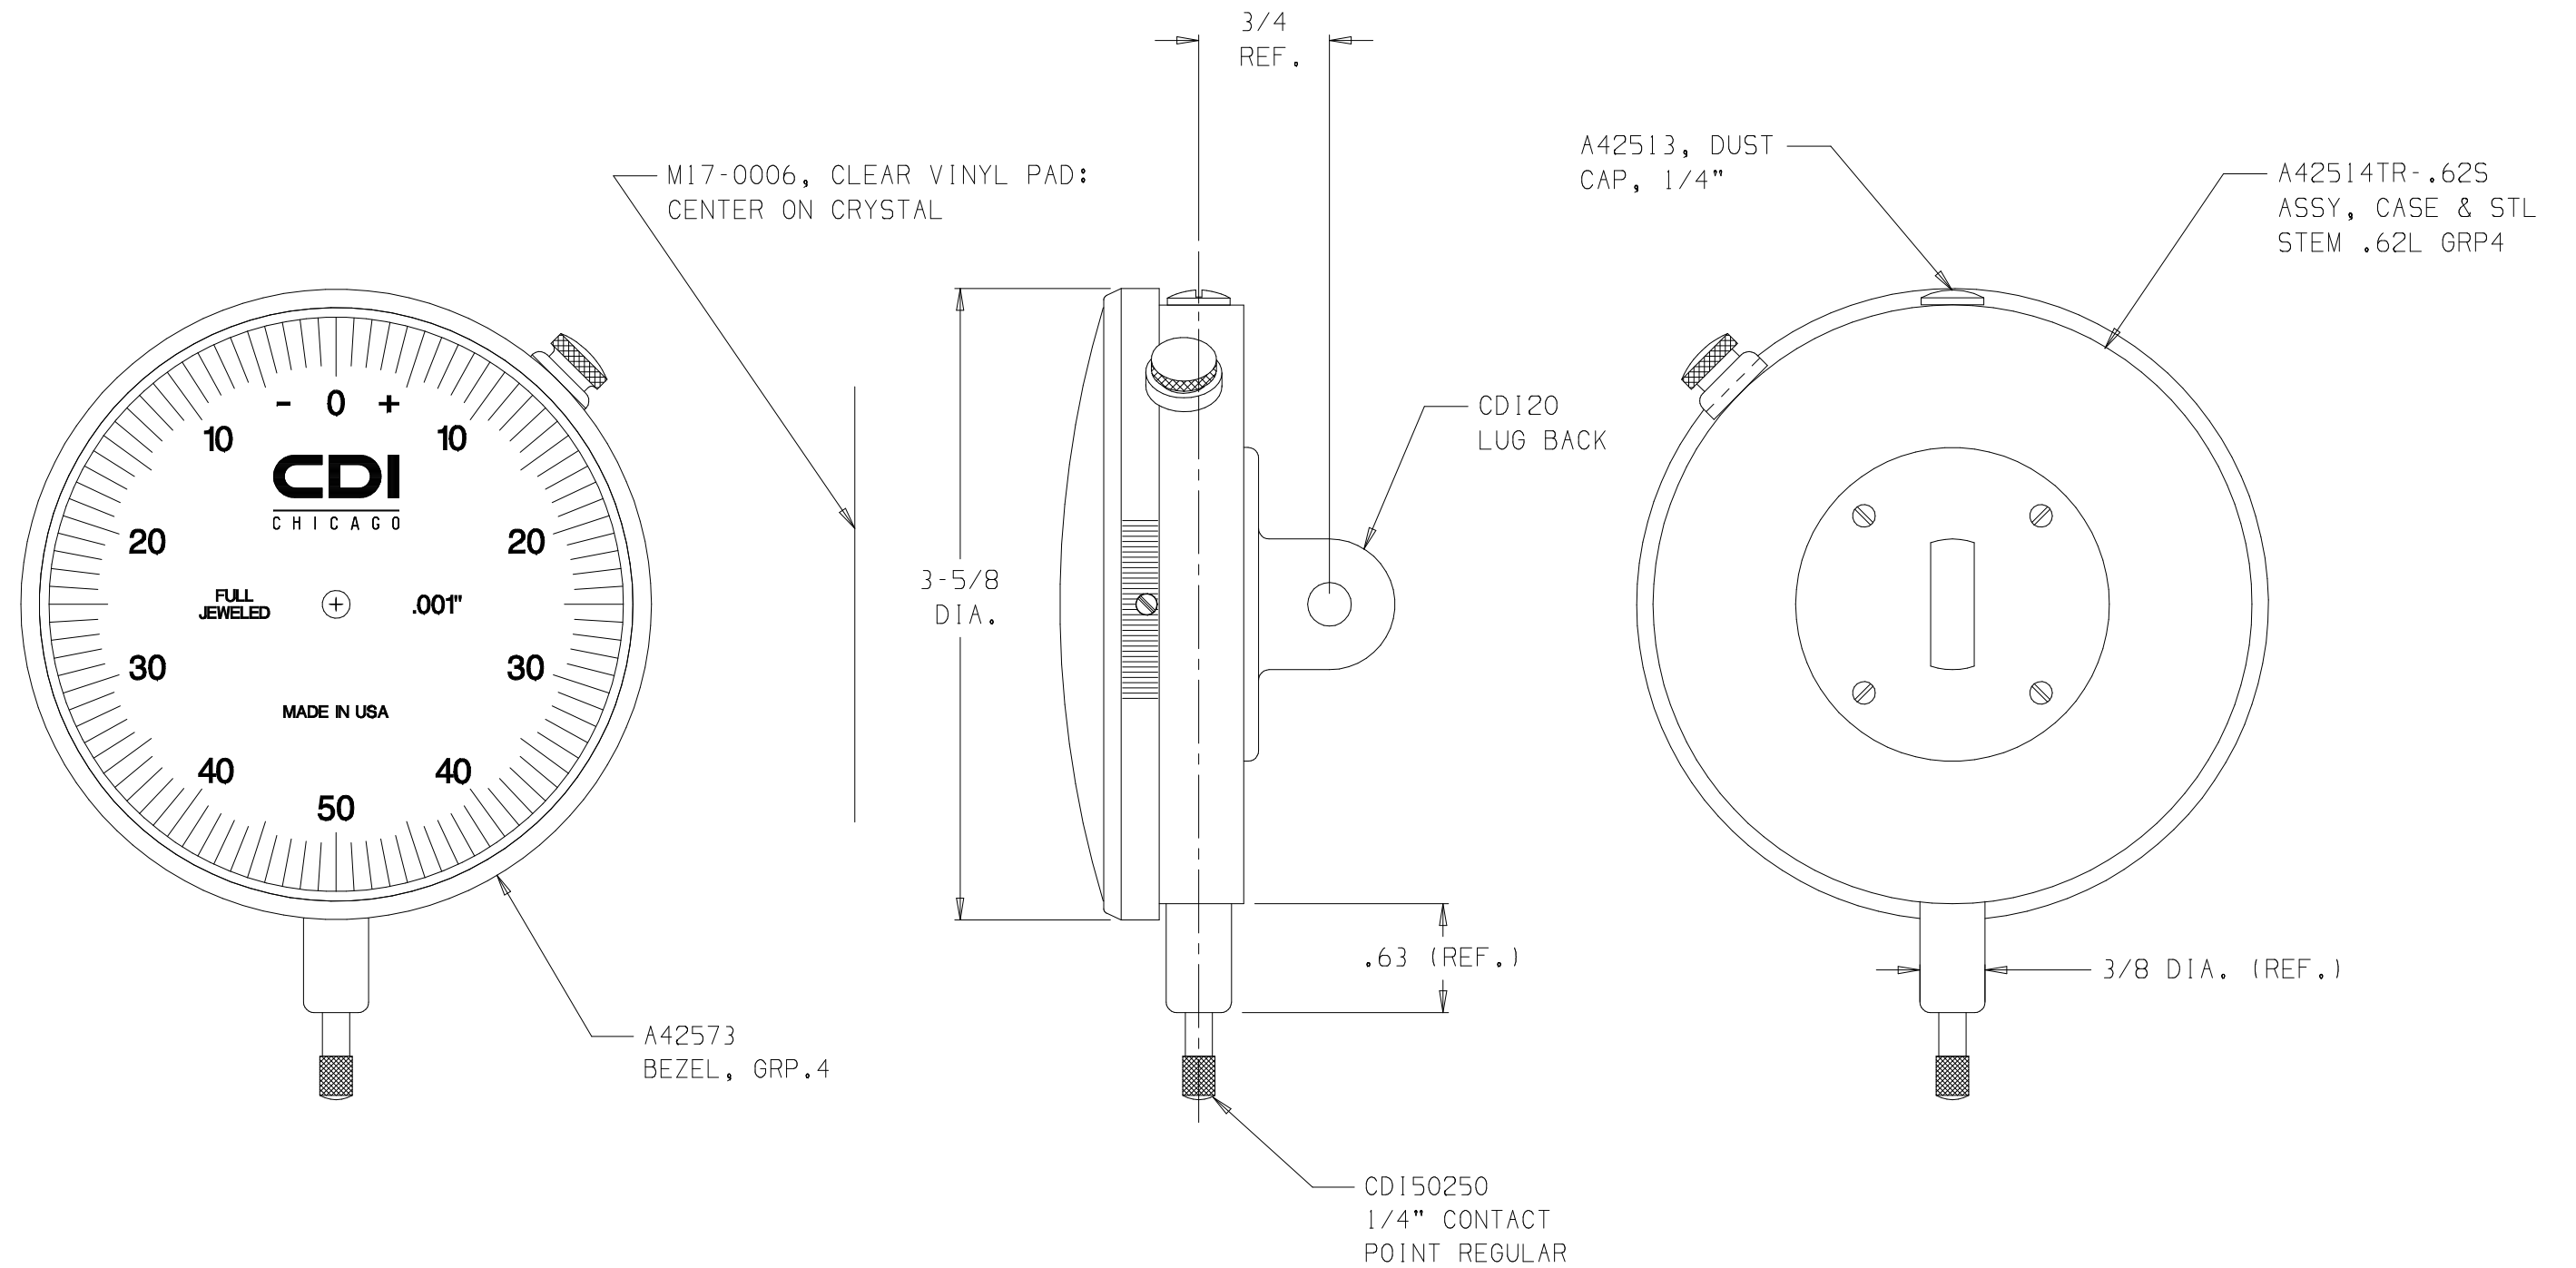

NOTE:  
WHITE DIAL FACE WITH BLACK TEXT

42504BJ