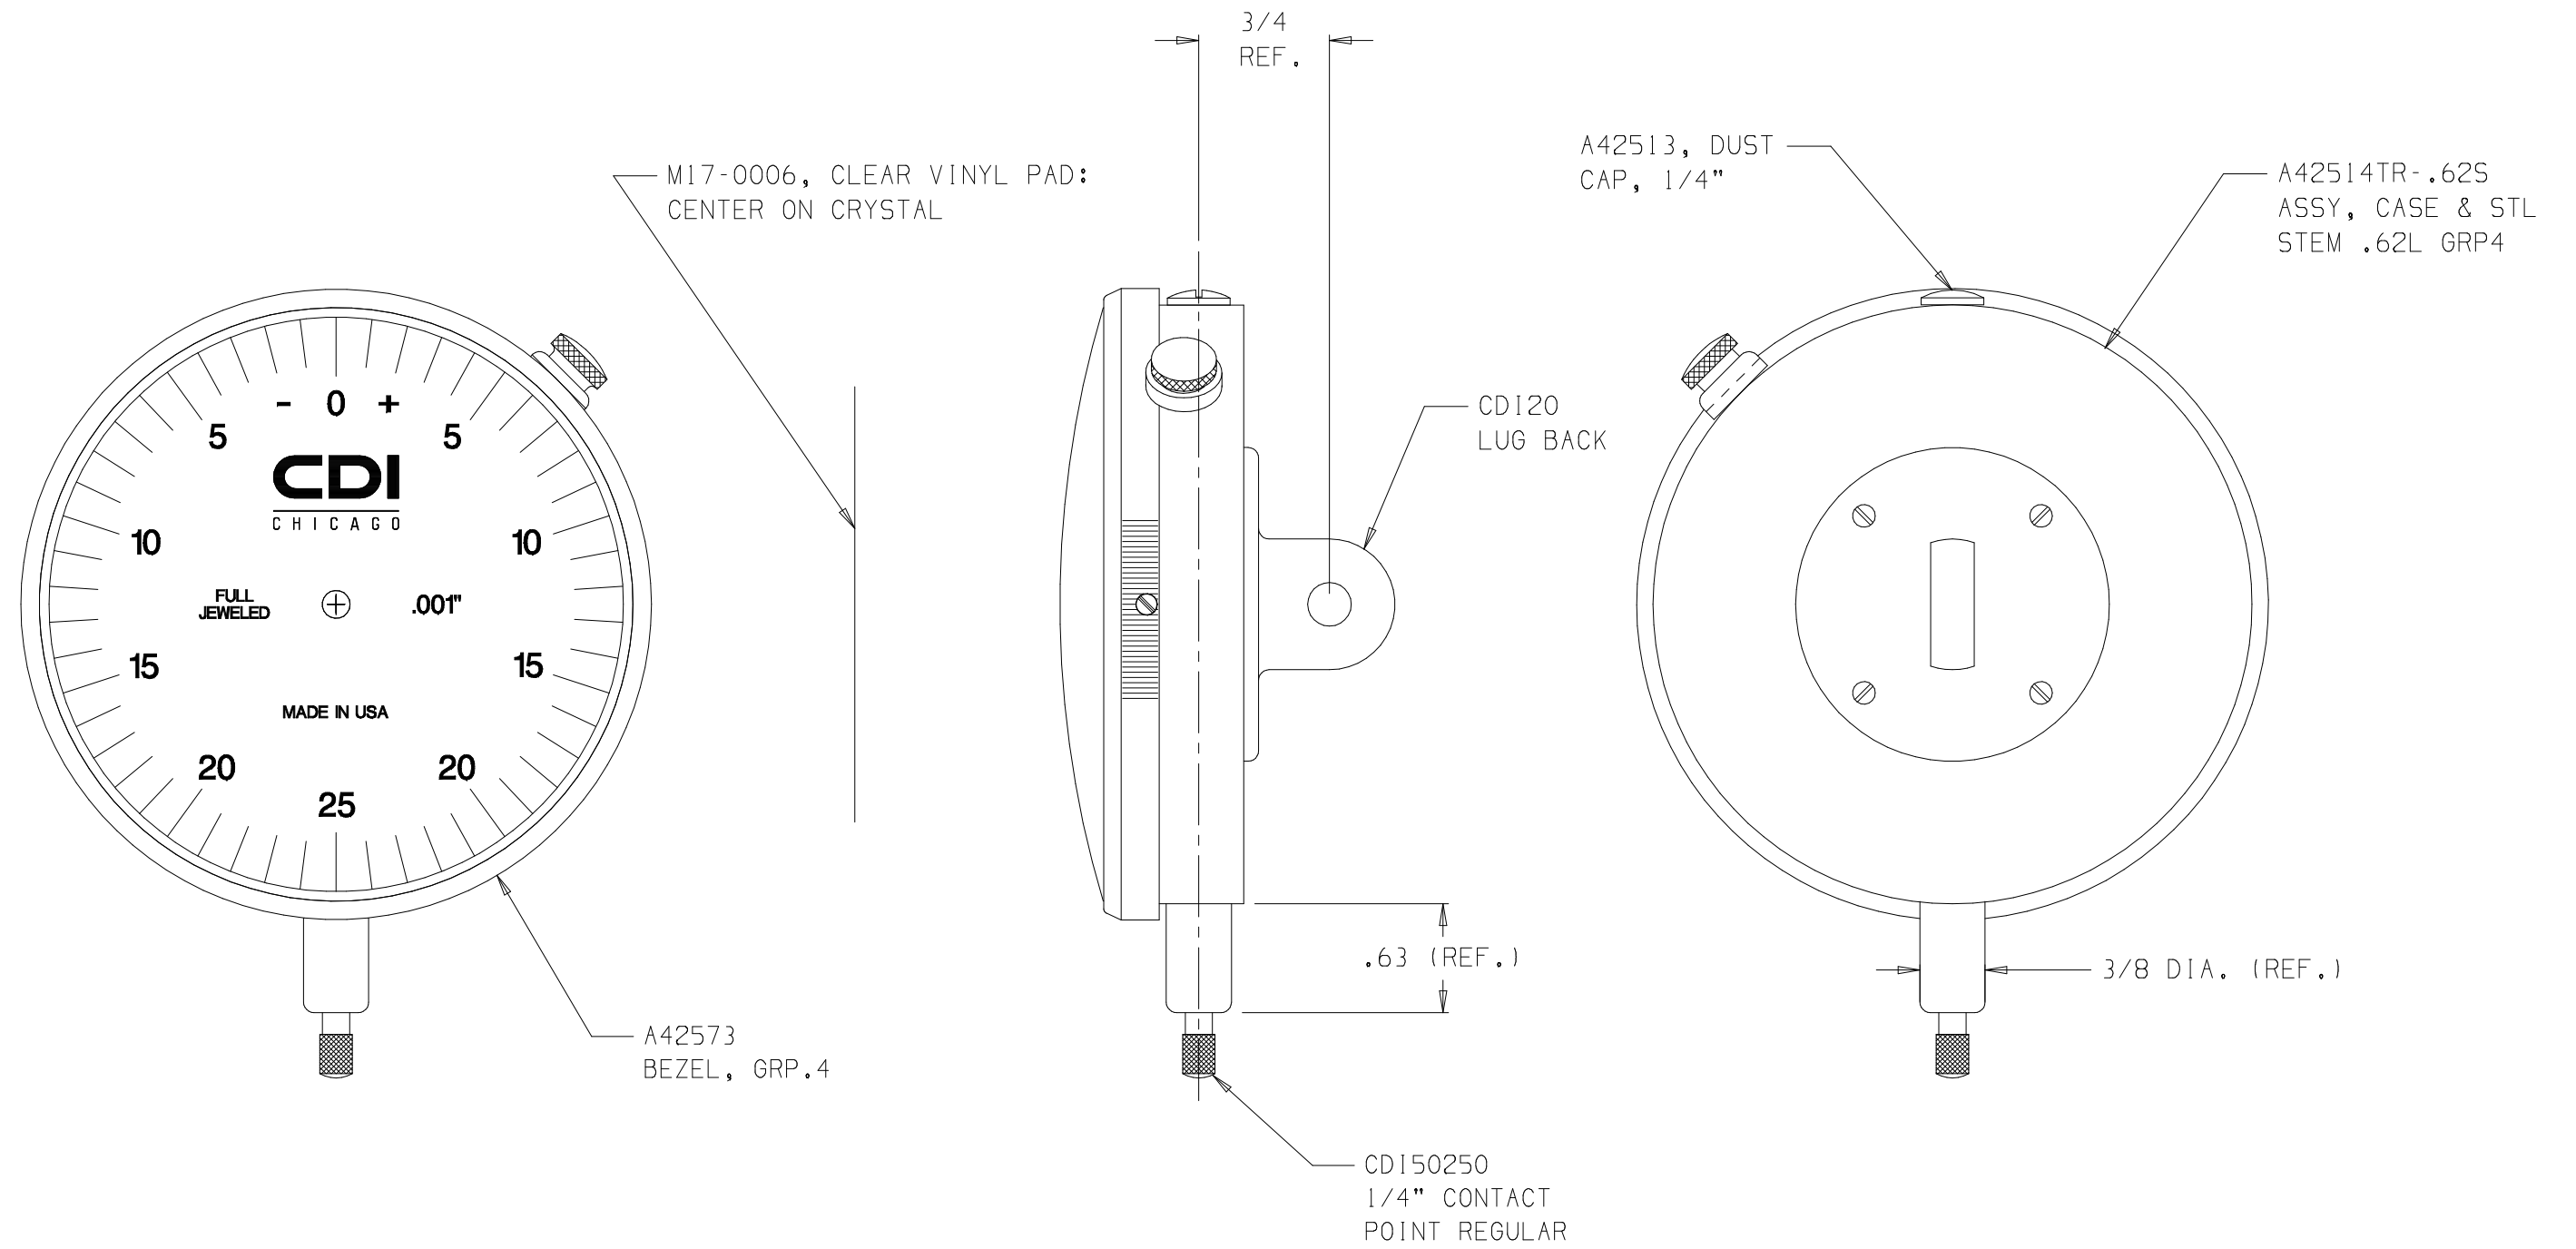

NOTE:
WHITE DIAL FACE WITH BLACK TEXT

41254BJ