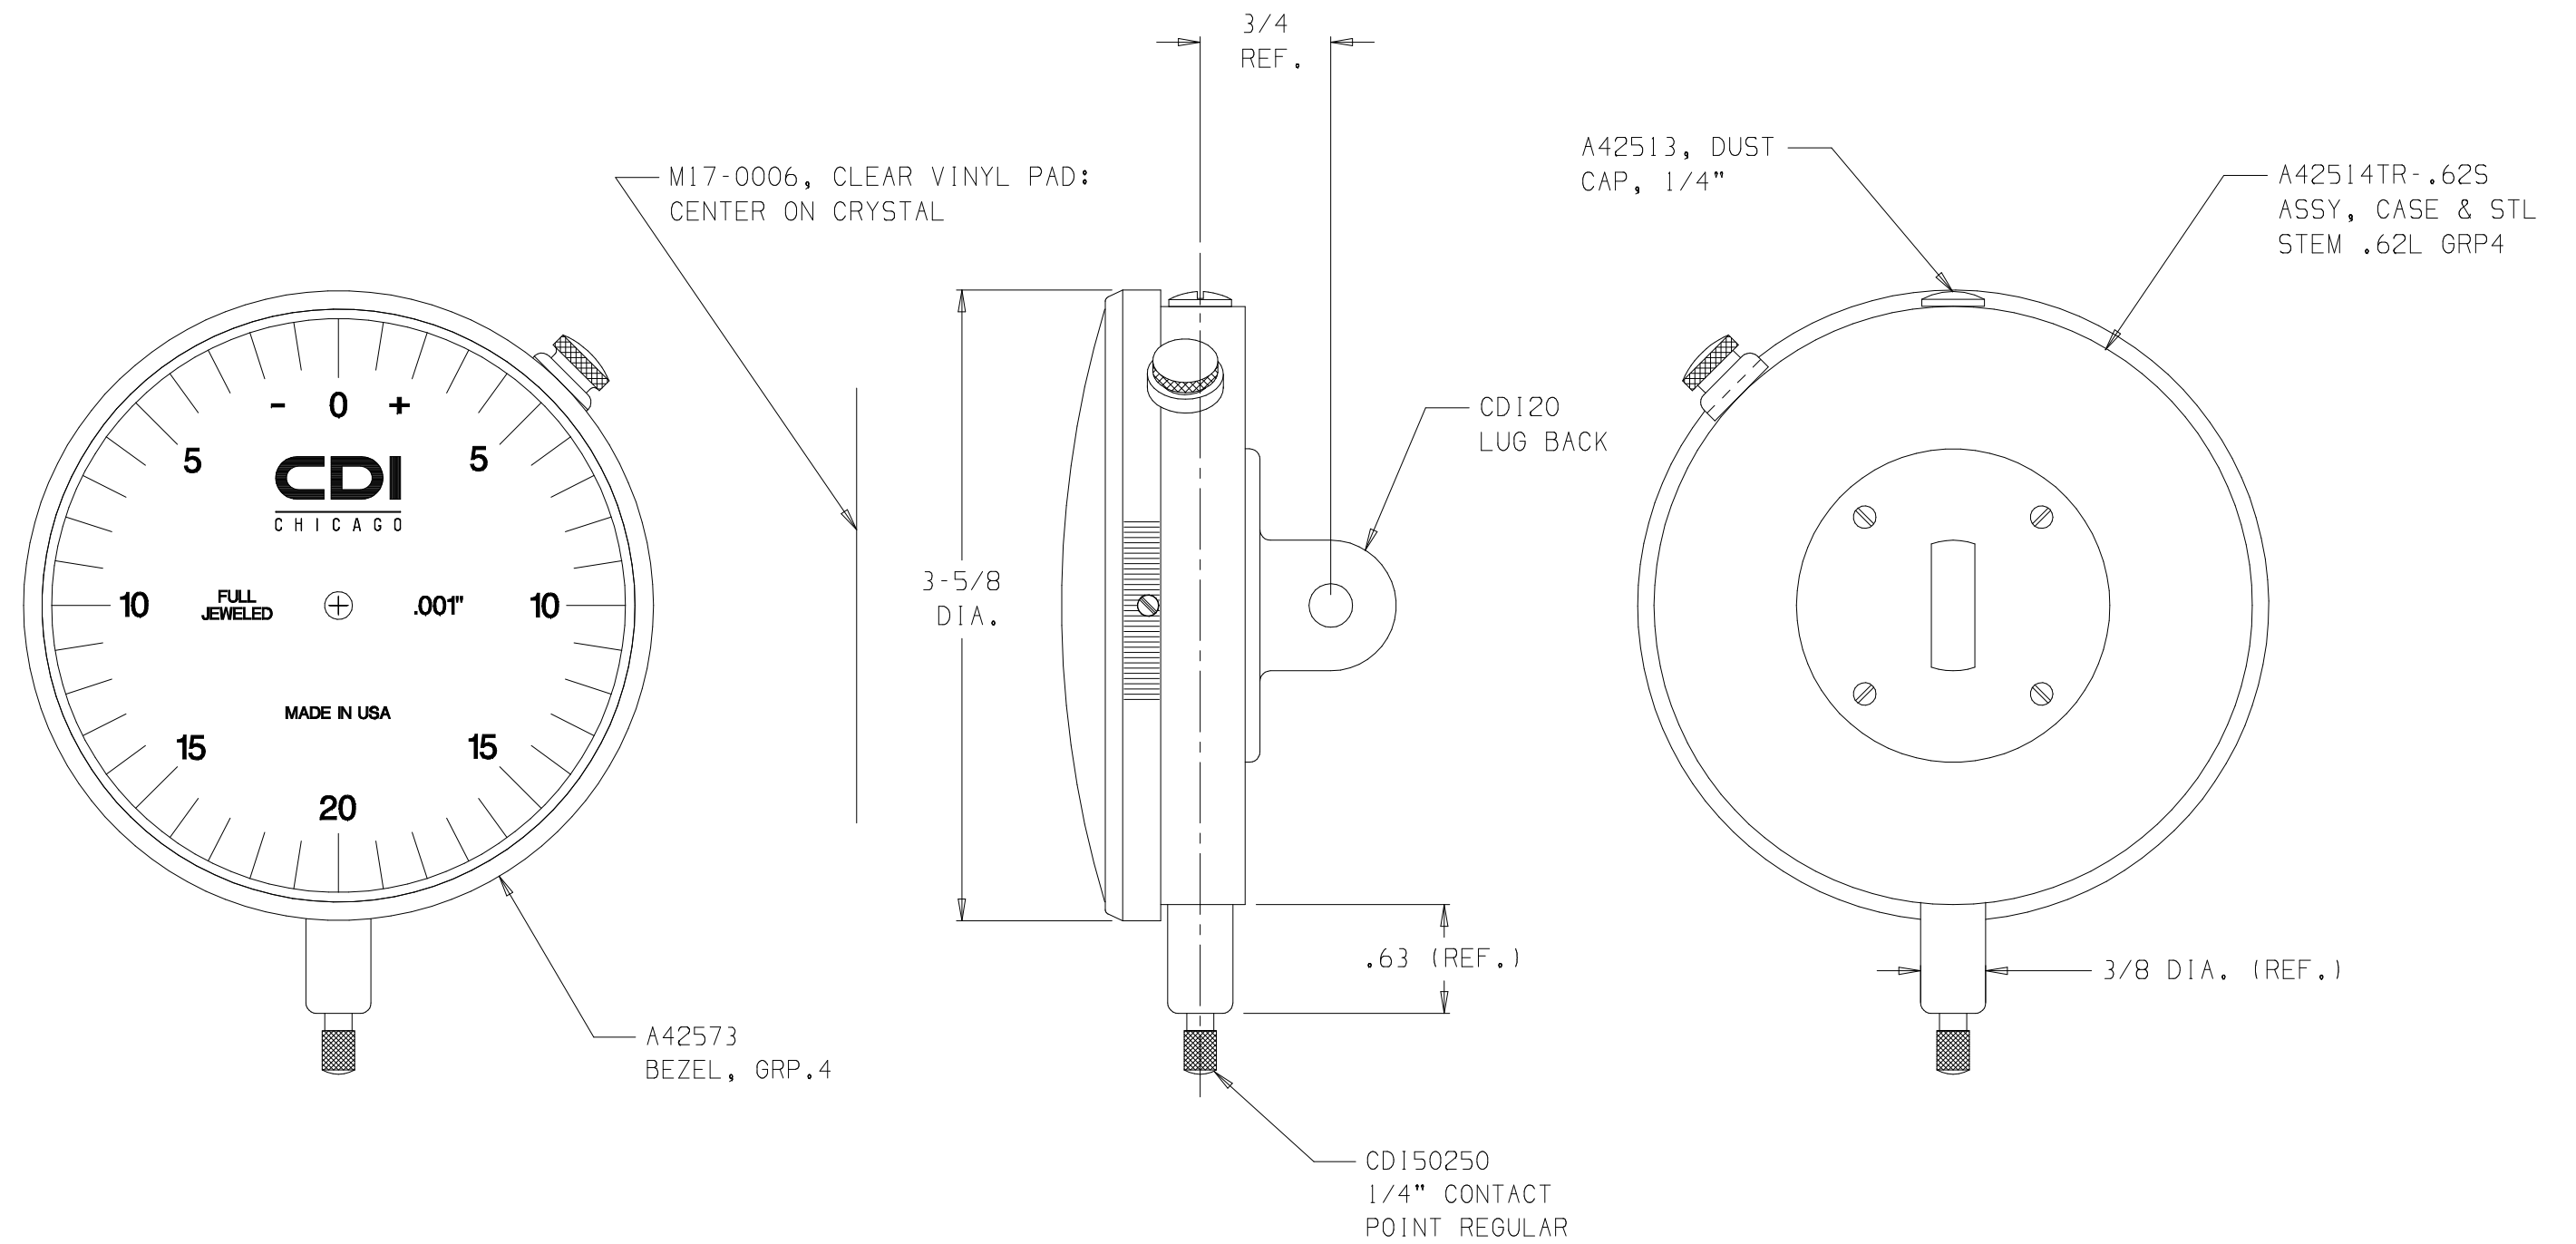

NOTE:
WHITE DIAL FACE WITH BLACK TEXT

41004BJ