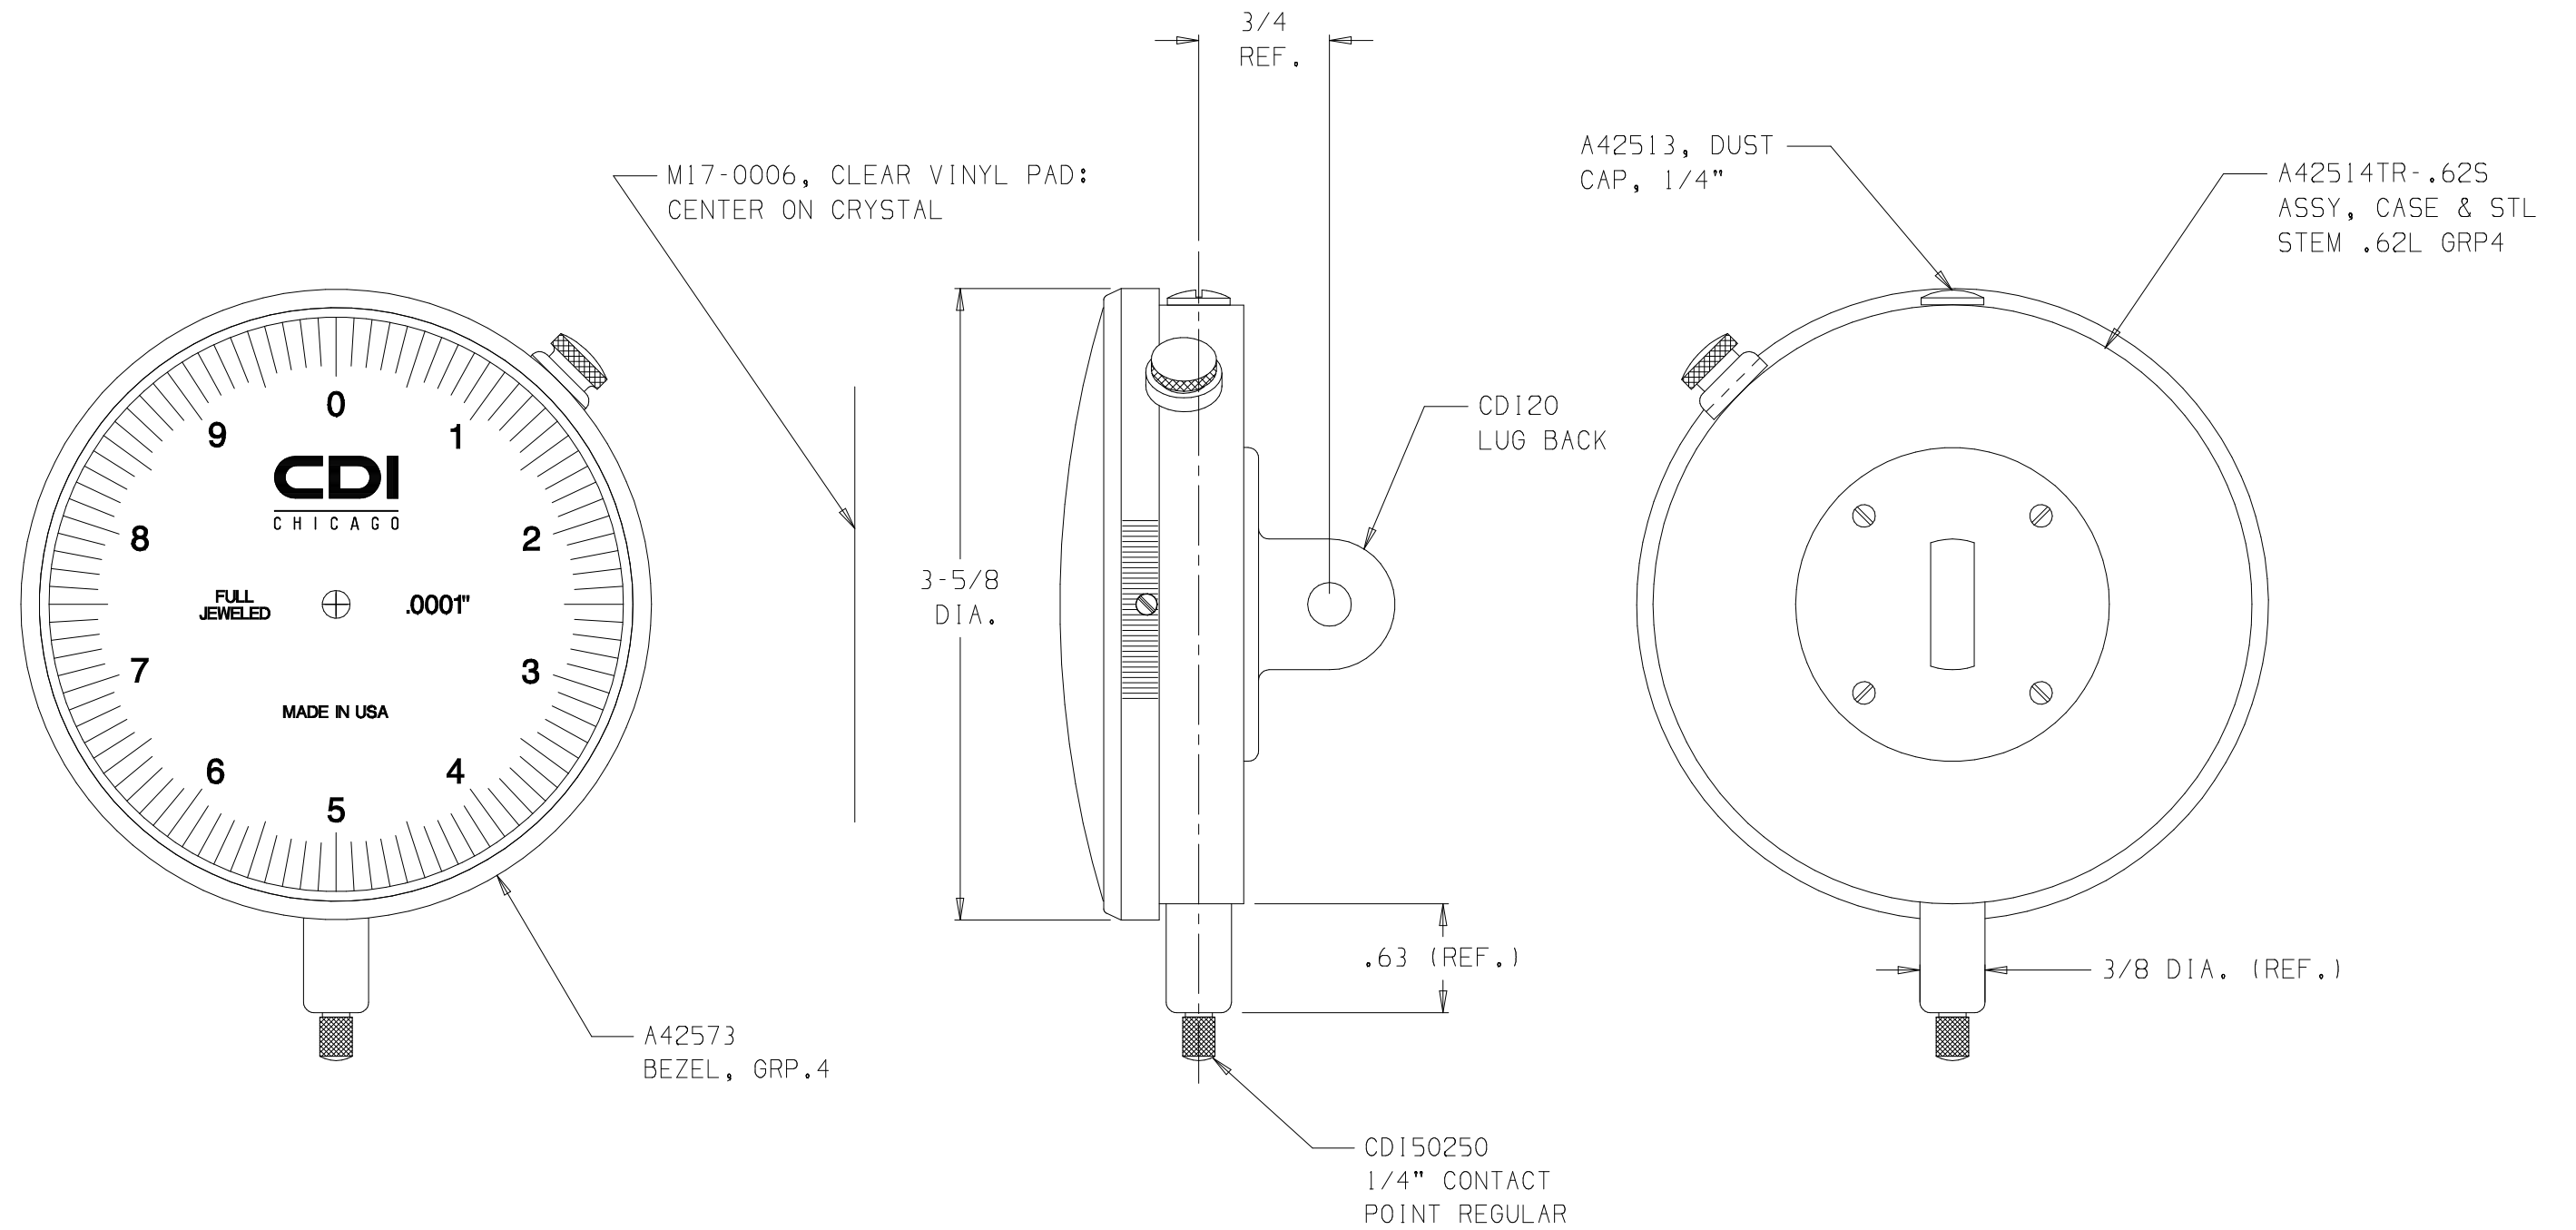

NOTE:  
WHITE DIAL FACE WITH BLACK TEXT

40251CJ