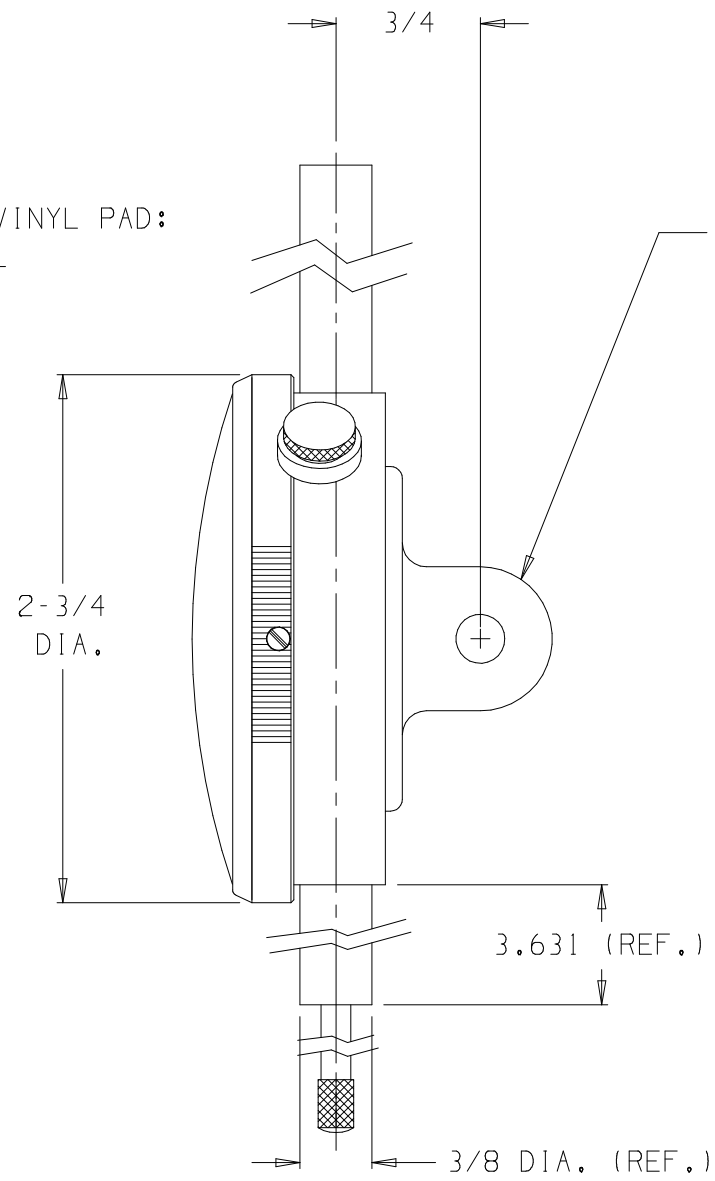

M17-0006, CLEAR VINYL PAD:
CENTER ON CRYSTAL

NOTE:
WHITE DIAL FACE WITH BLACK TEXT