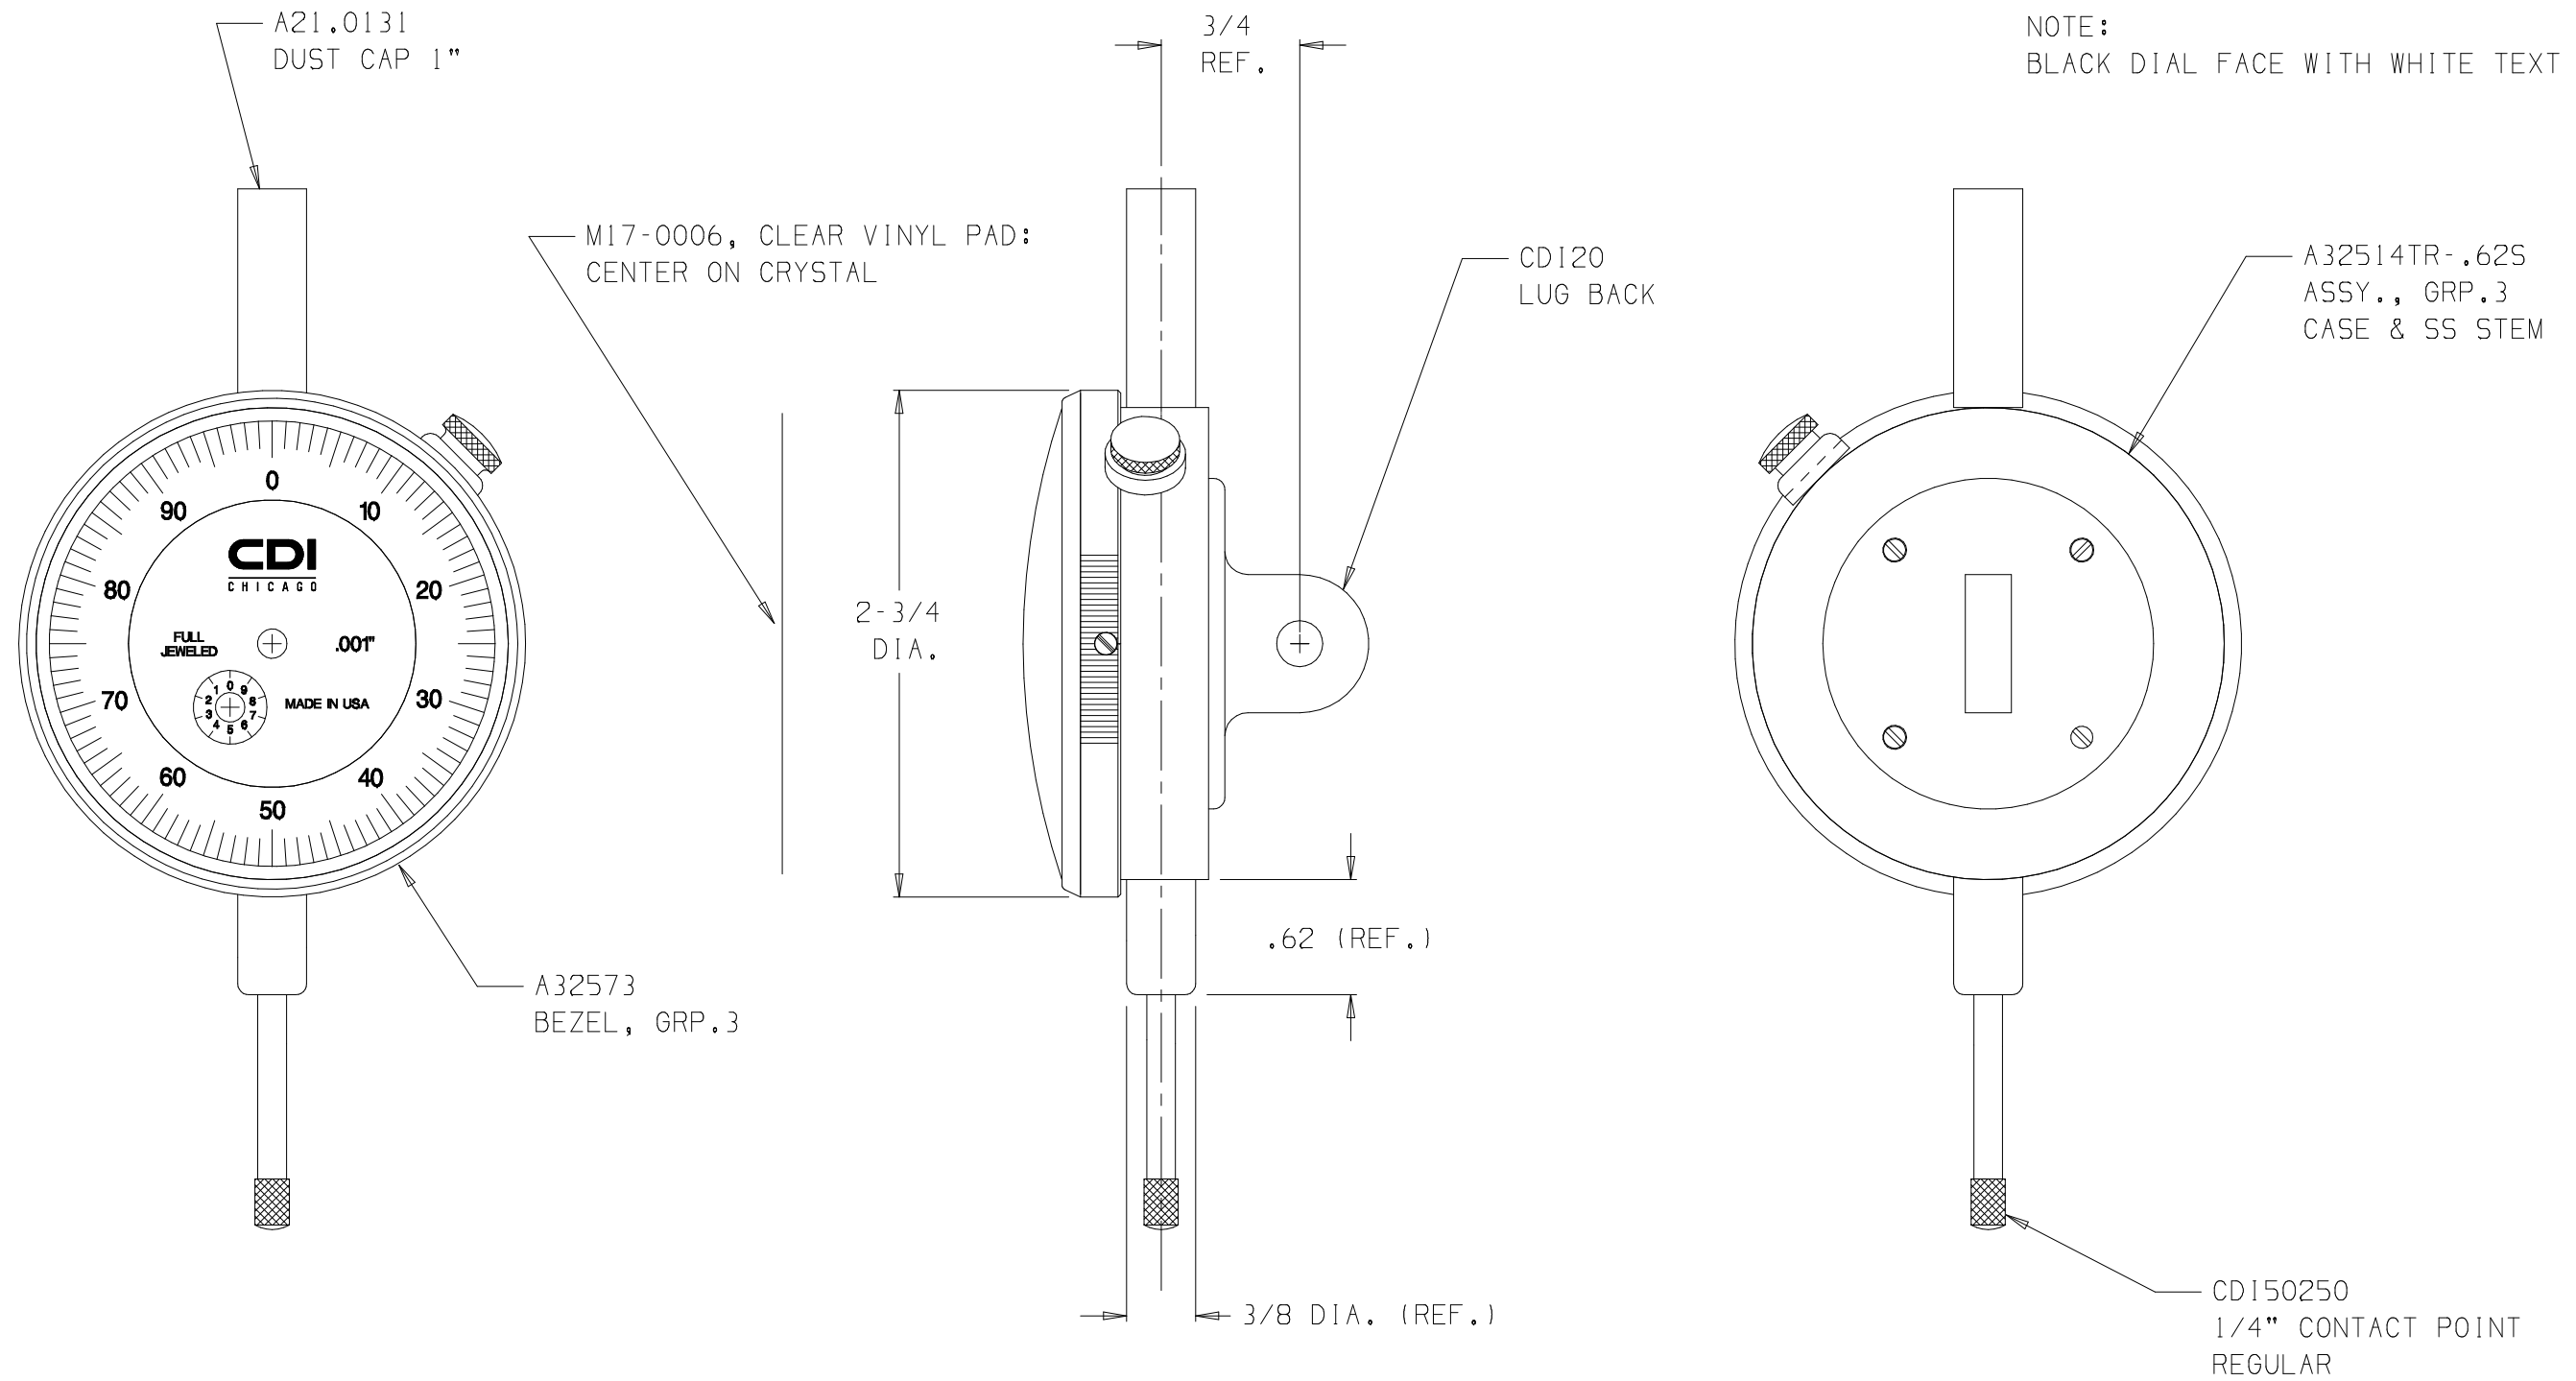

NOTE:
BLACK DIAL FACE WITH WHITE TEXT

36104CJ-HC