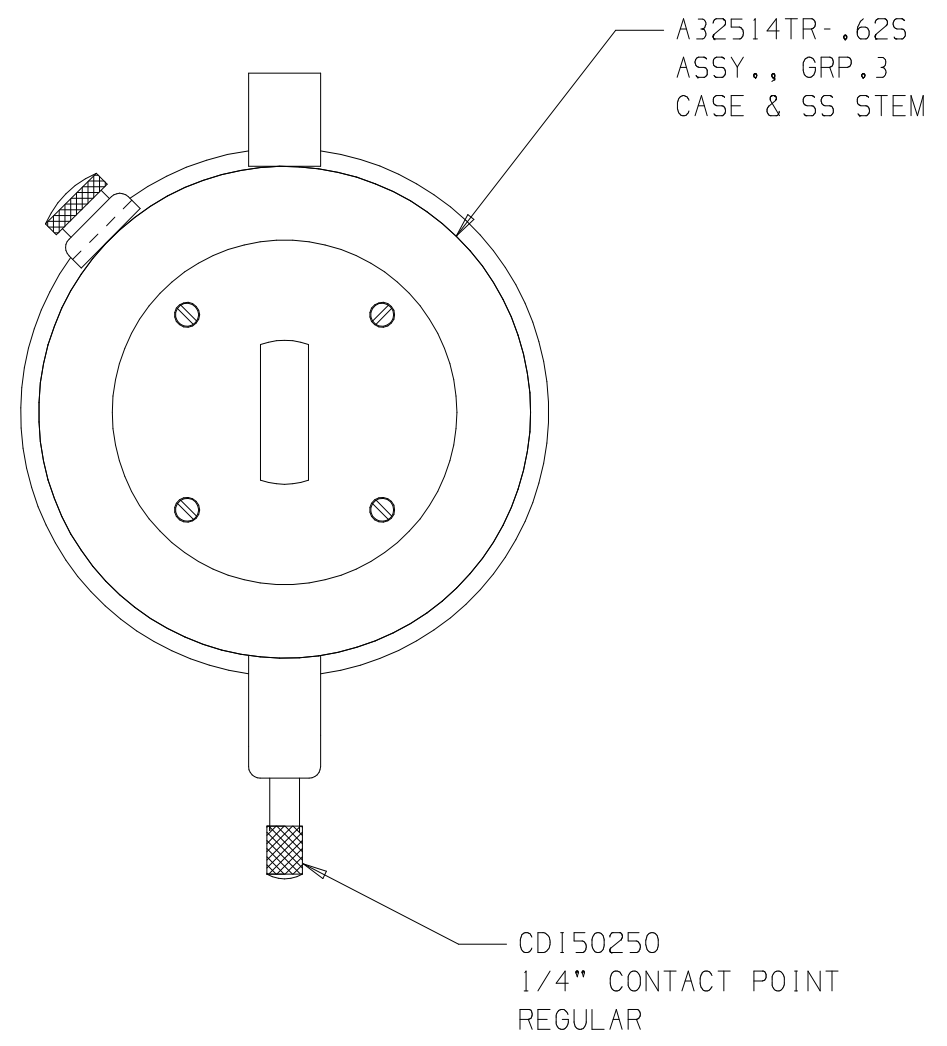

NOTE:
BLACK DIAL FACE WITH WHITE TEXT

32504BJ-HC