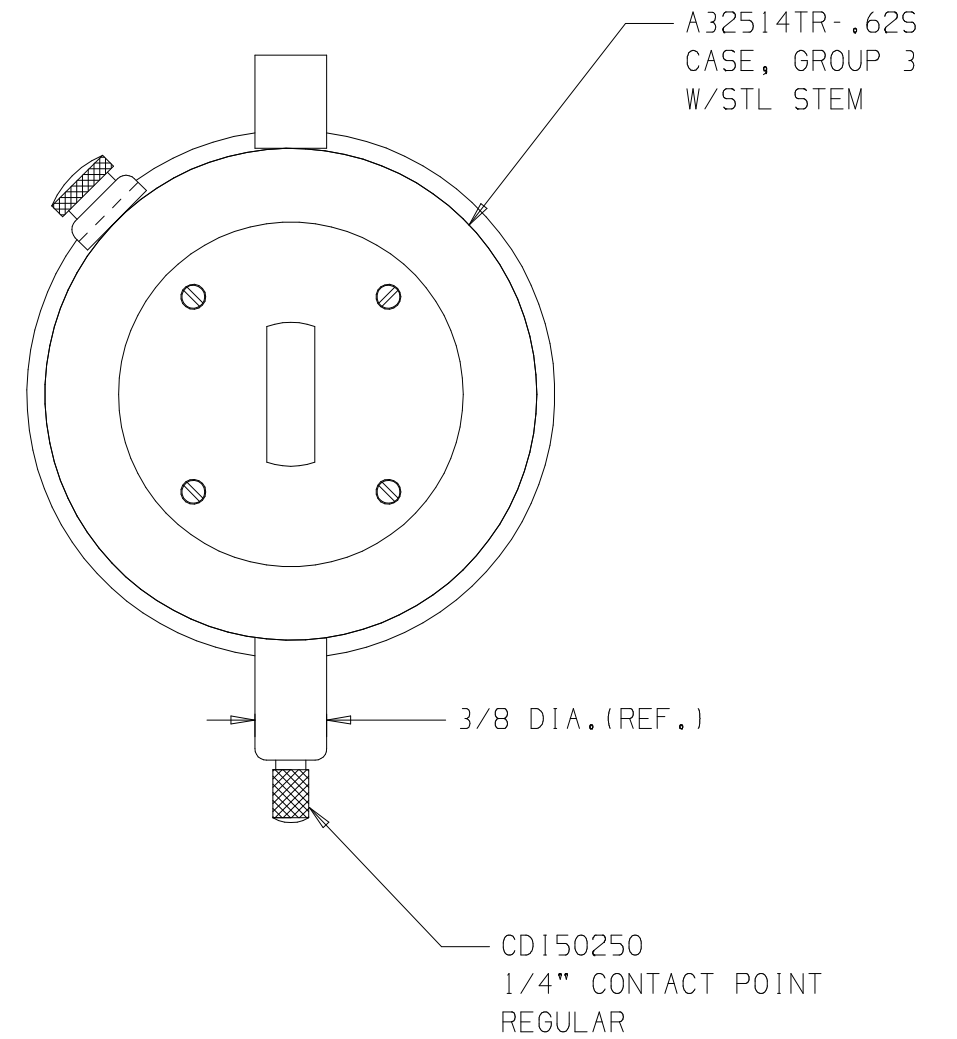

NOTE:  
WHITE DIAL FACE WITH BLACK TEXT

M17-0006  
PAD, CLEAR  
VINYL

30503CJ