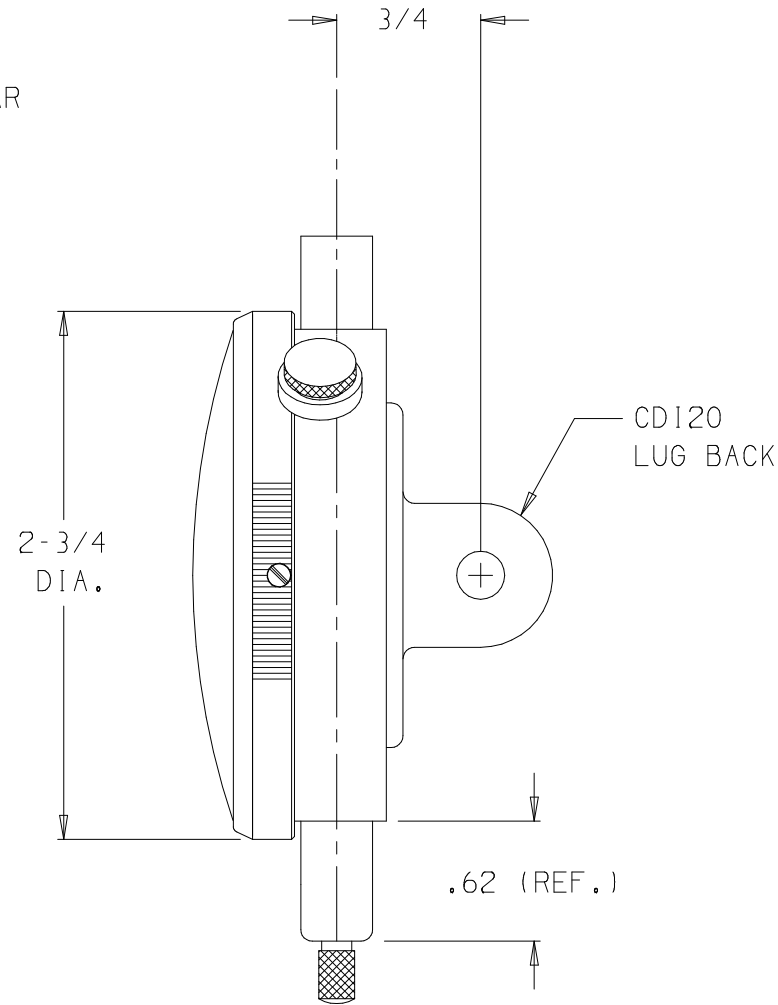

NOTE:  
WHITE DIAL FACE WITH BLACK TEXT

M17-0006  
PAD, CLEAR  
VINYL

30503CJ