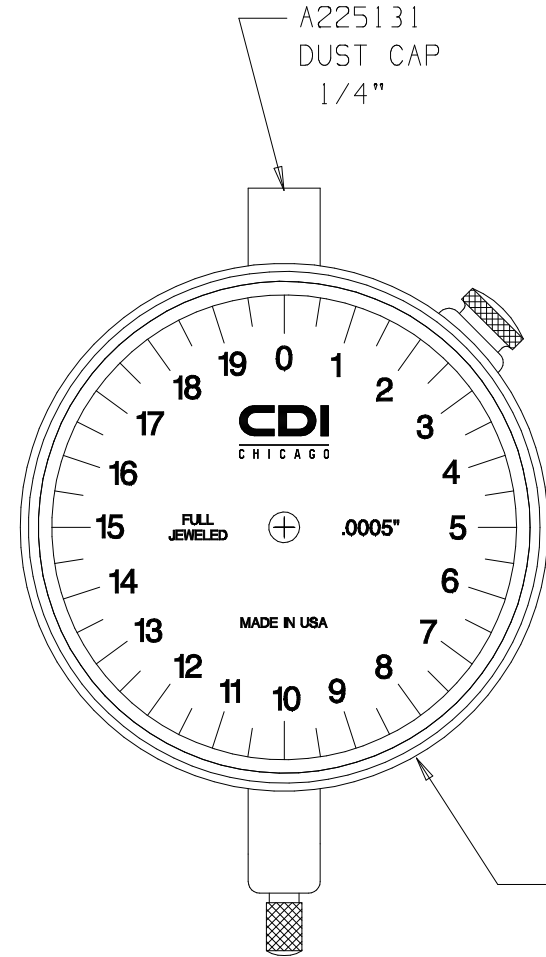

NOTE:  
WHITE DIAL FACE WITH BLACK TEXT

M17-0006  
PAD, CLEAR  
VINYL

30503CJ