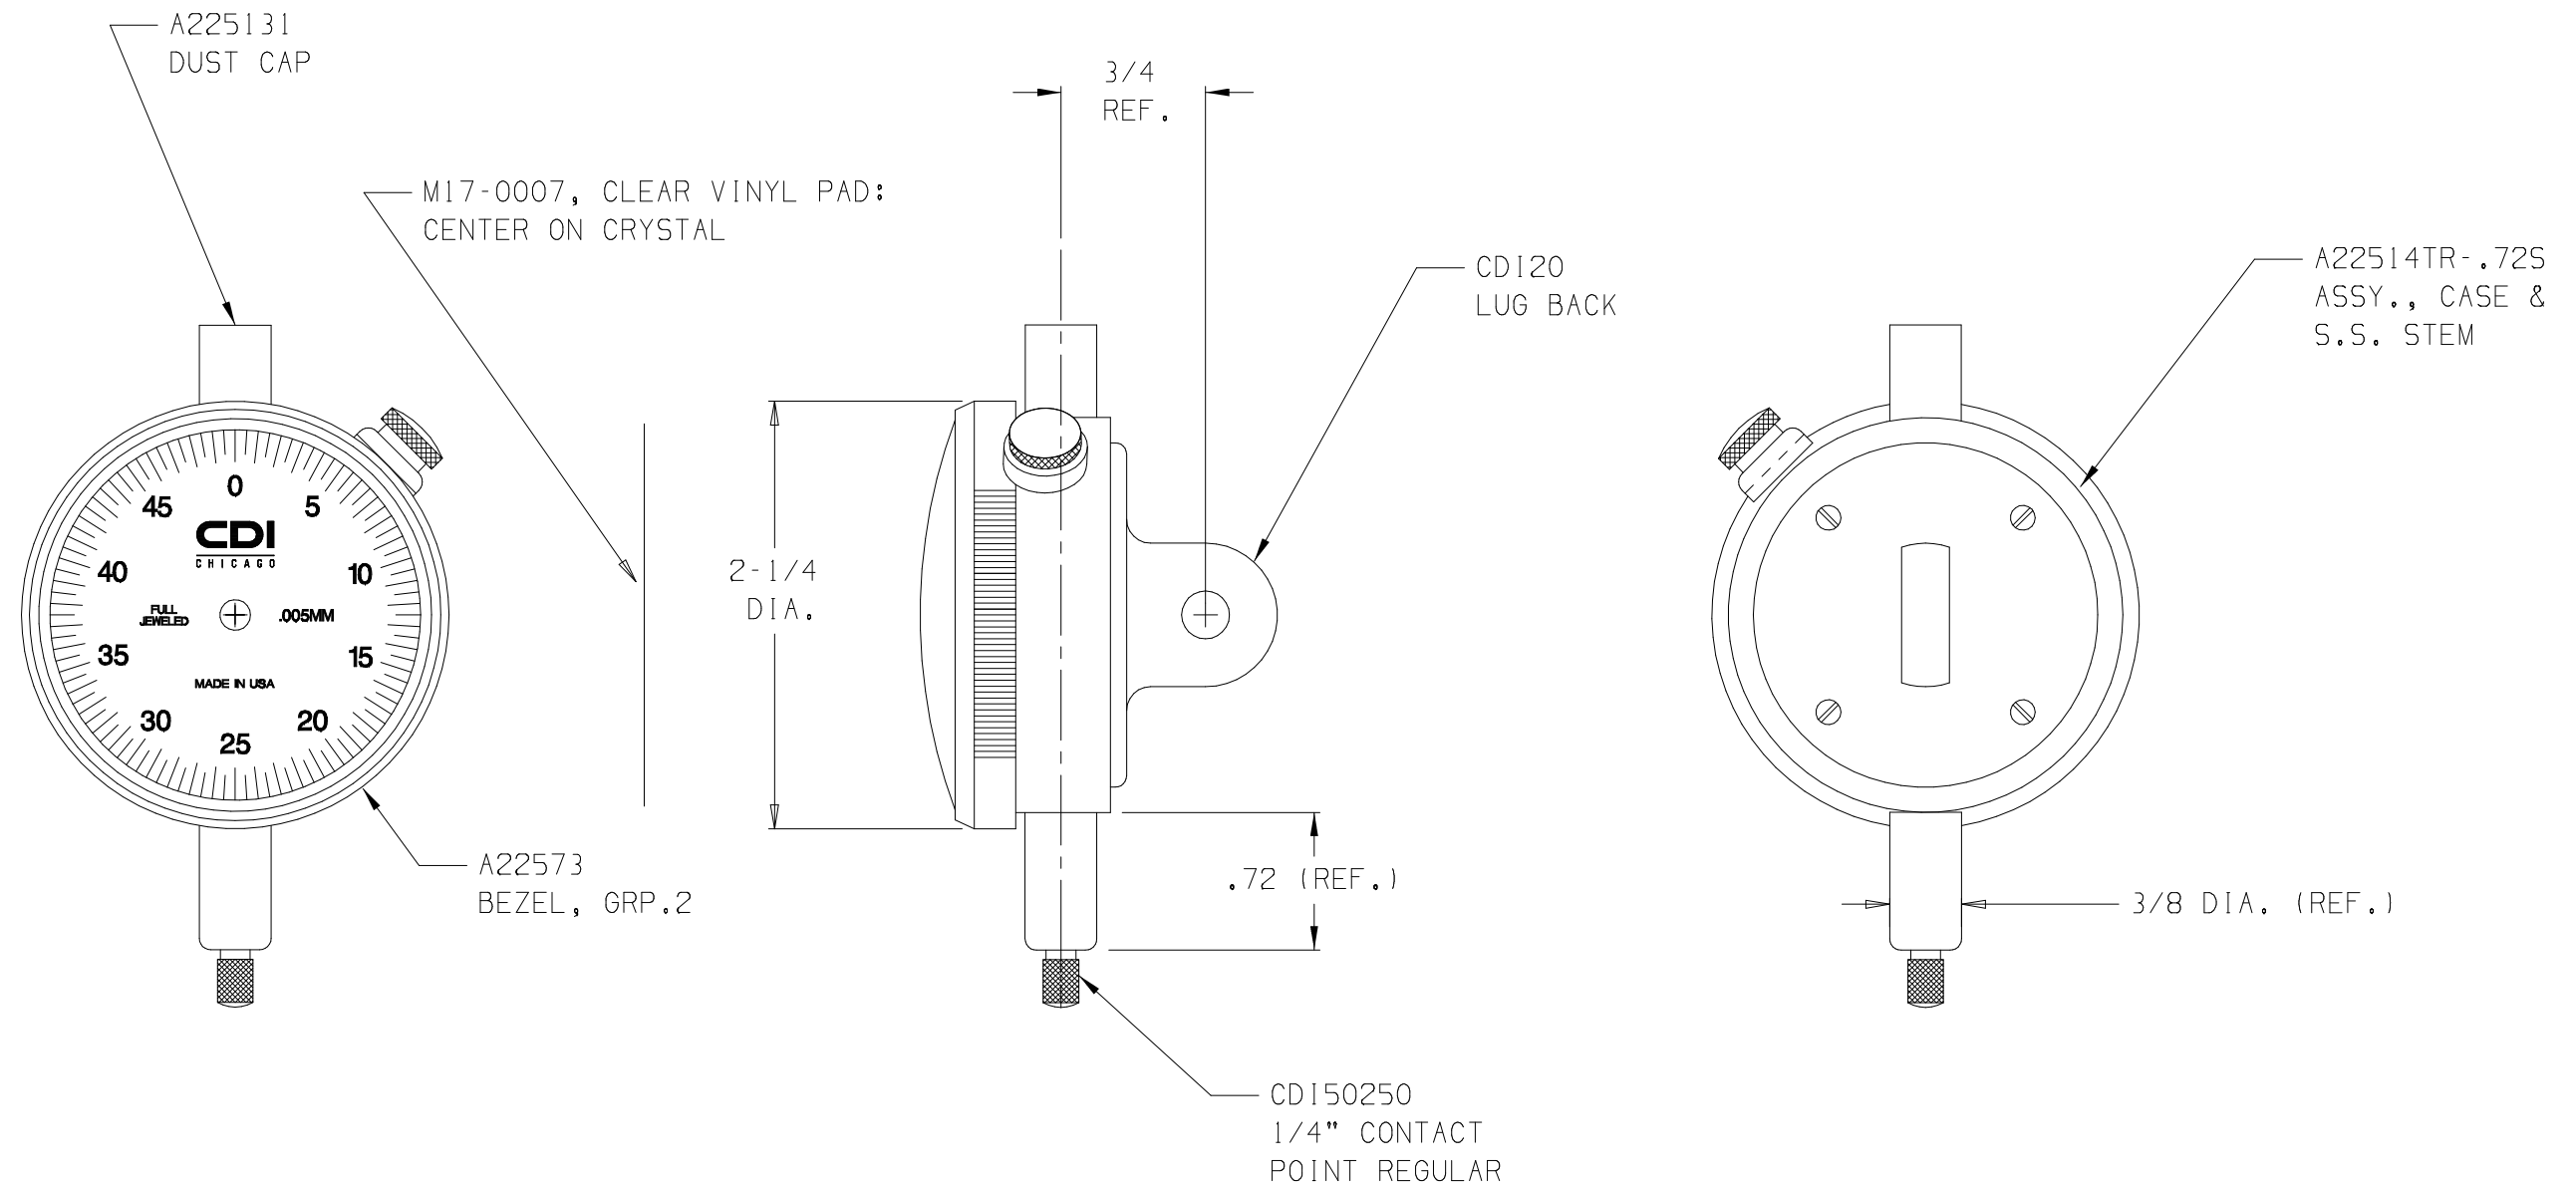

NOTE:
YELLOW DIAL FACE WITH BLACK TEXT

521250J