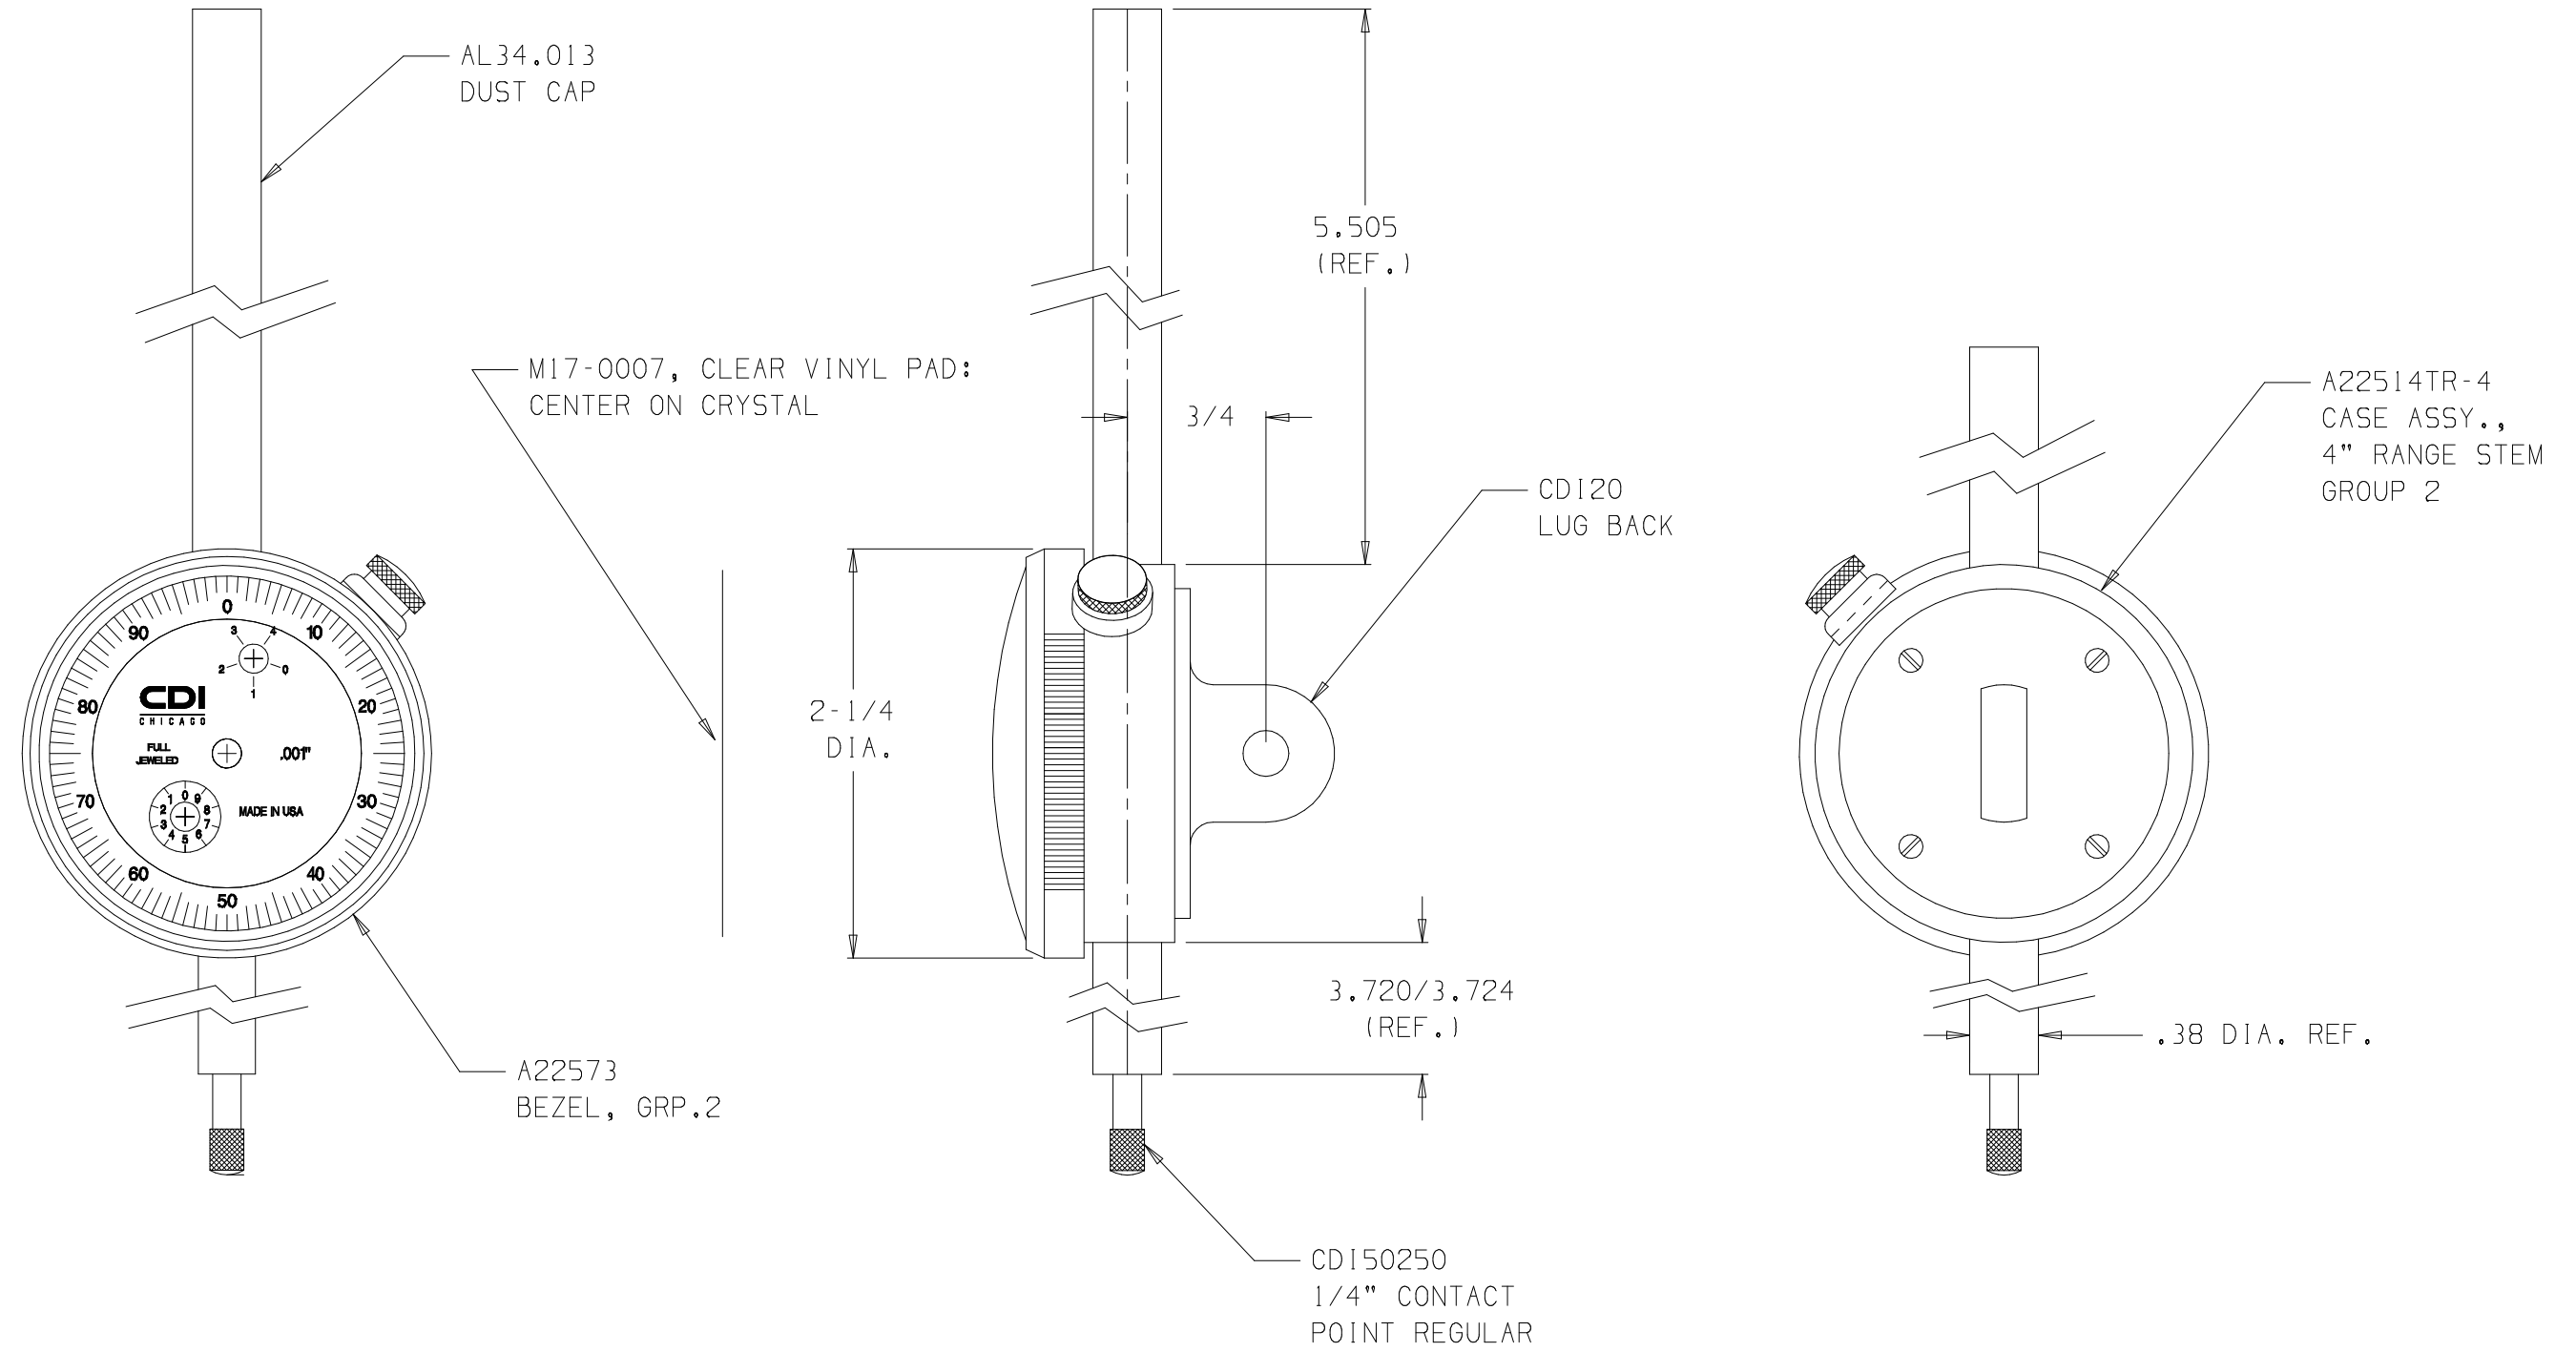

NOTE:
WHITE DIAL FACE WITH BLACK TEXT

26404CJ