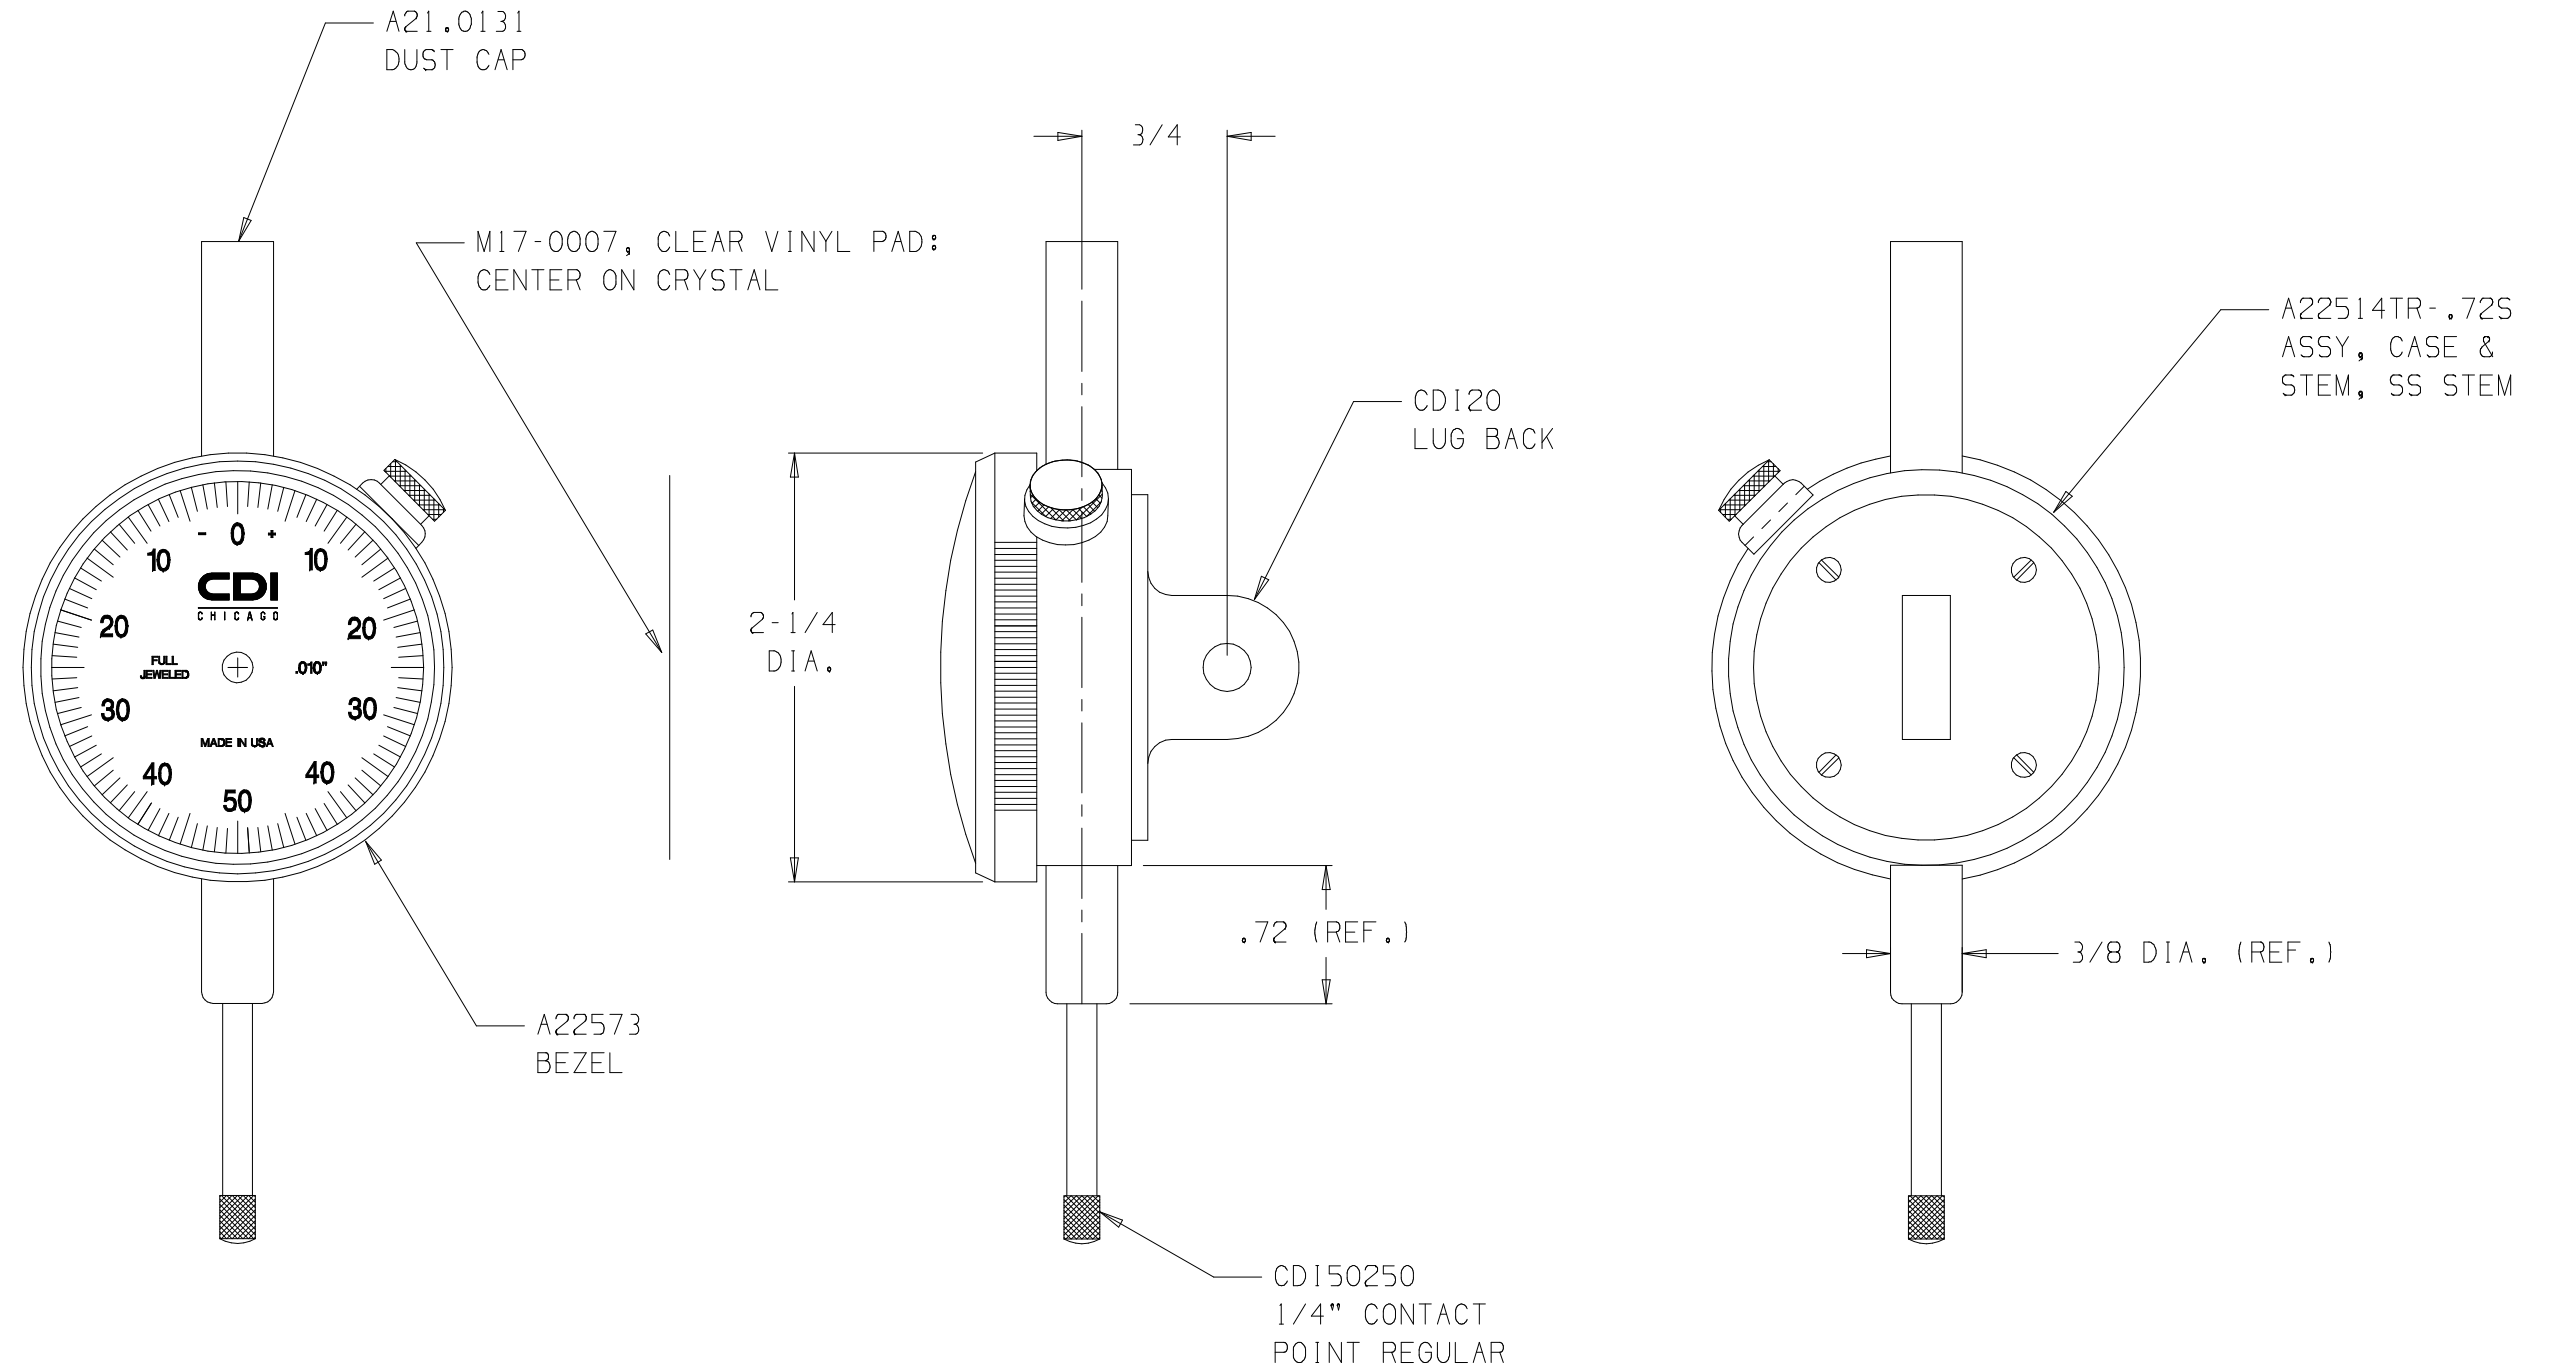

NOTE:
WHITE DIAL FACE WITH BLACK TEXT

26105BJ