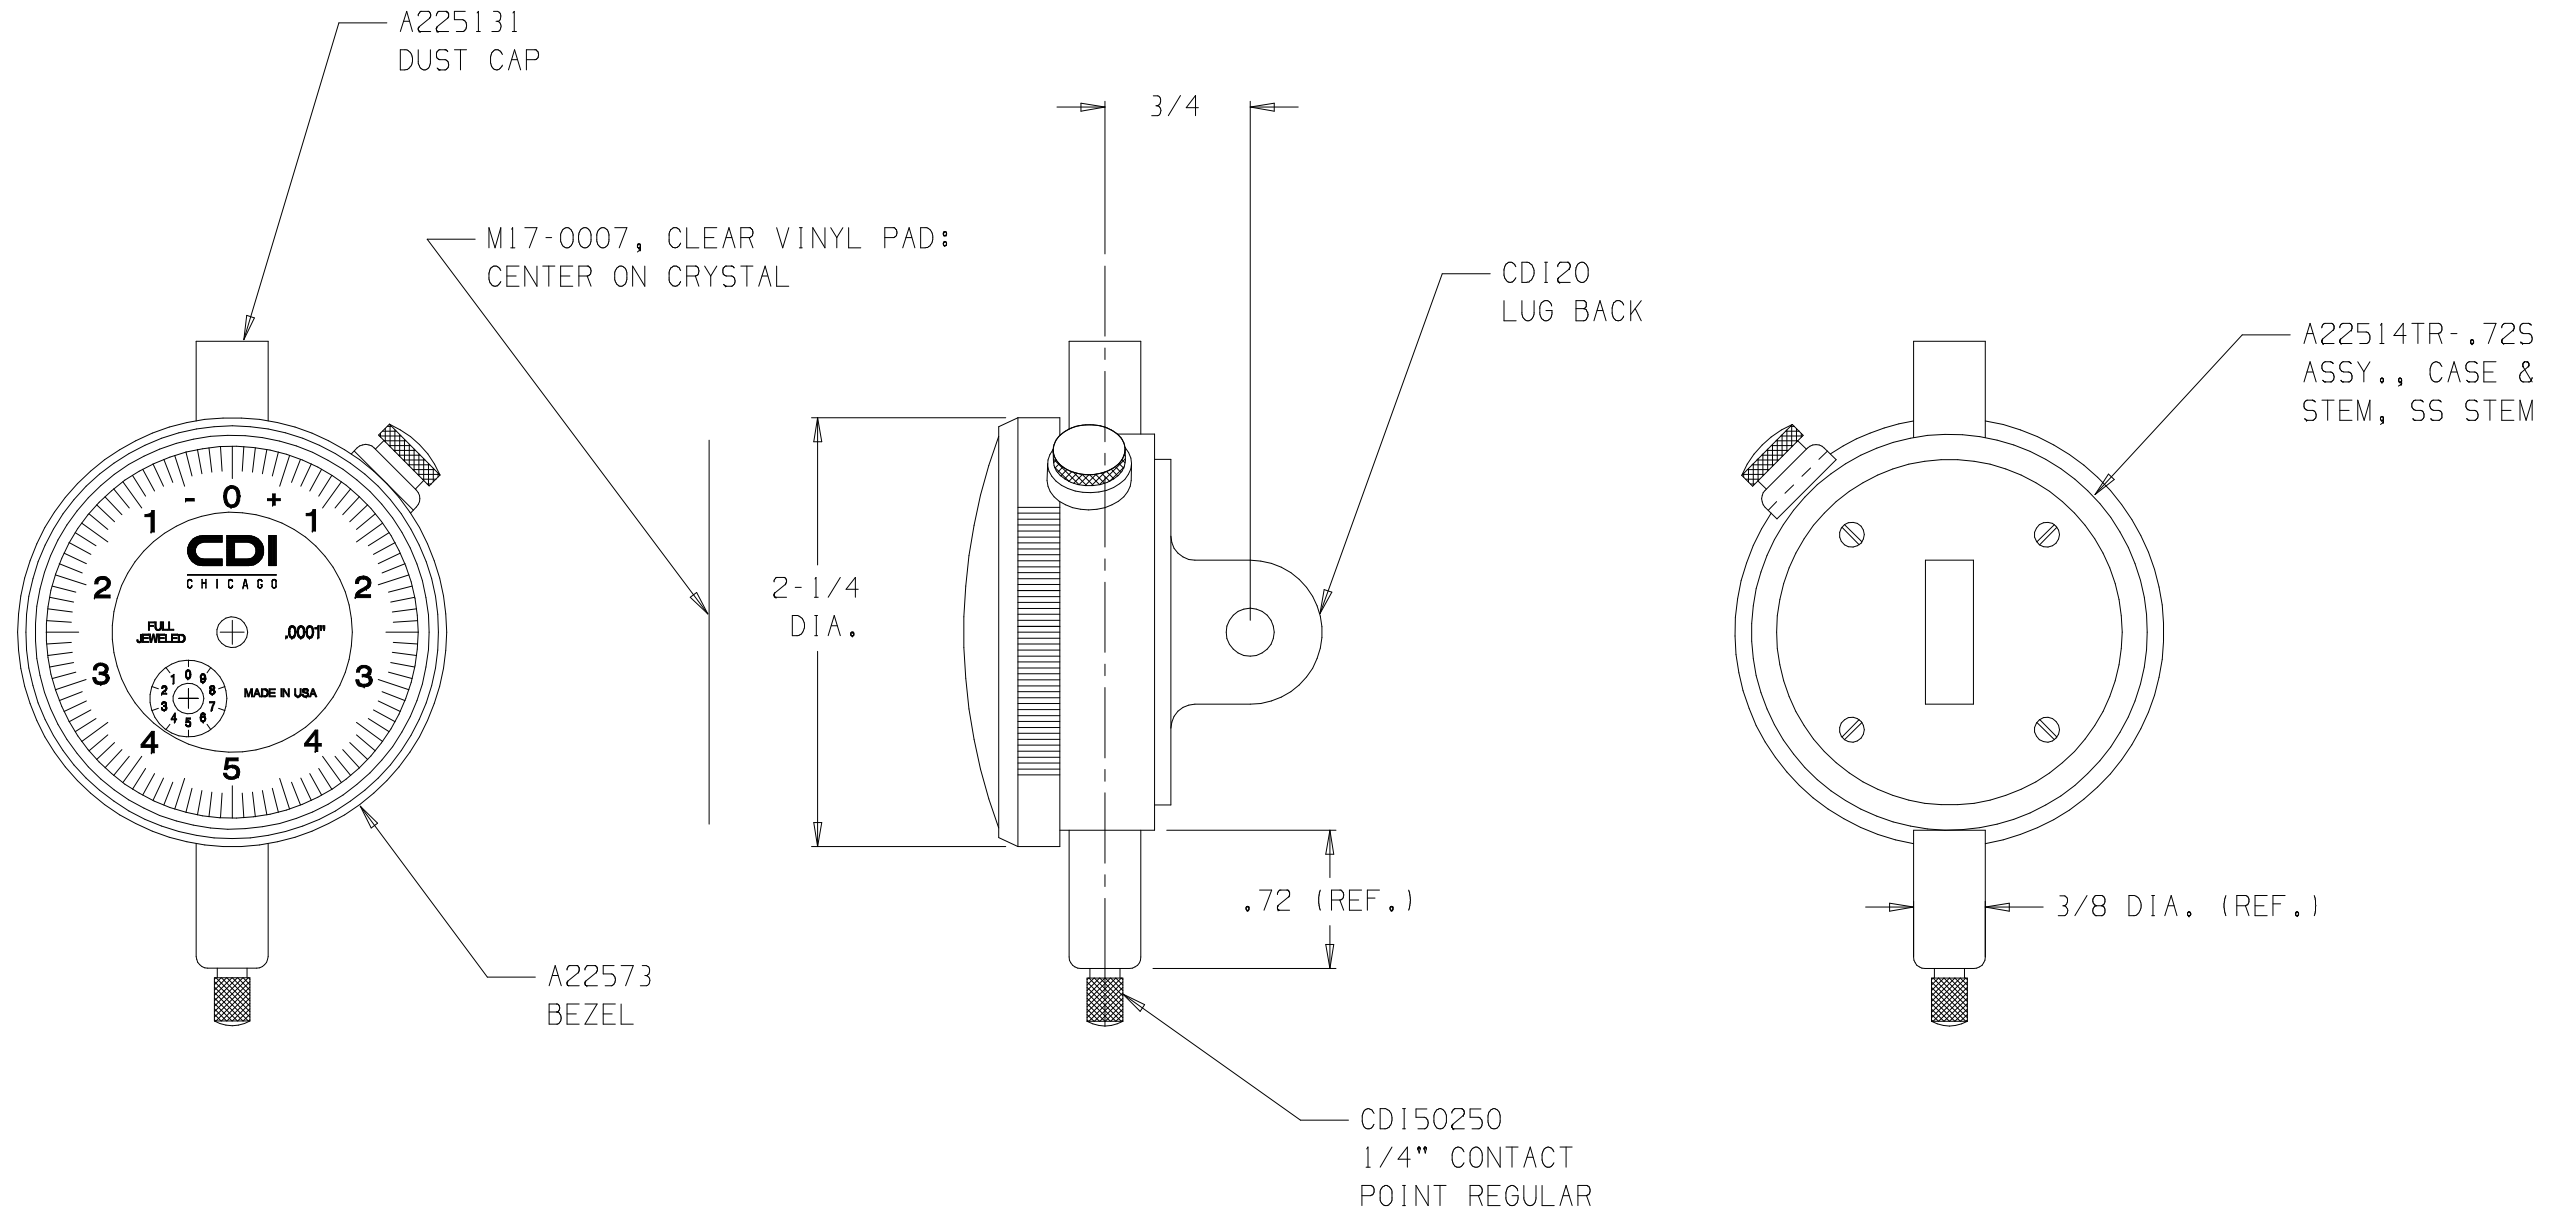

NOTE:  
WHITE DIAL FACE WITH BLACK TEXT

20501BJ