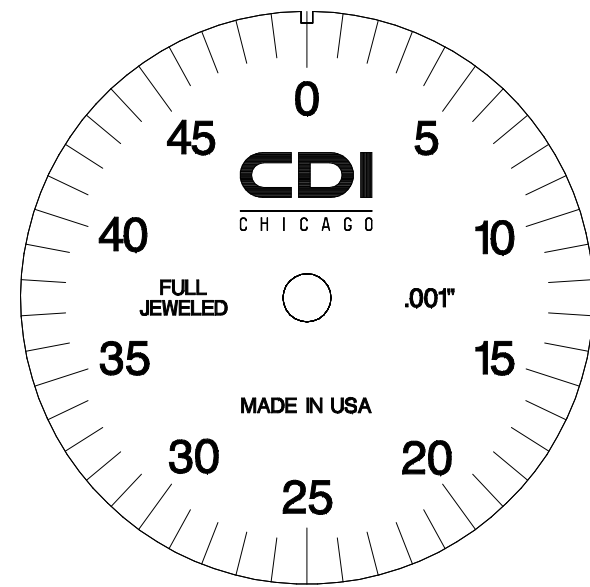

NOTE:
WHITE DIAL FACE WITH BLACK TEXT

DETAIL A
SCALE =2/1