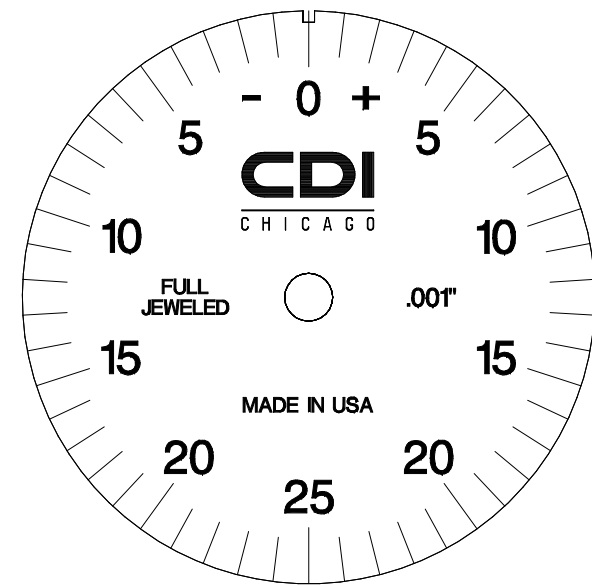

NOTE:
WHITE DIAL FACE WITH BLACK TEXT

DETAIL A
SCALE =2/1