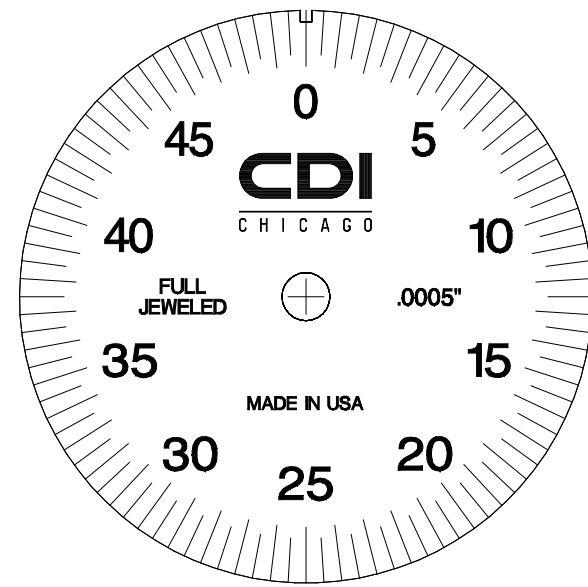

NOTE:
WHITE DIAL FACE WITH BLACK TEXT

DETAIL A
SCALE =2/1