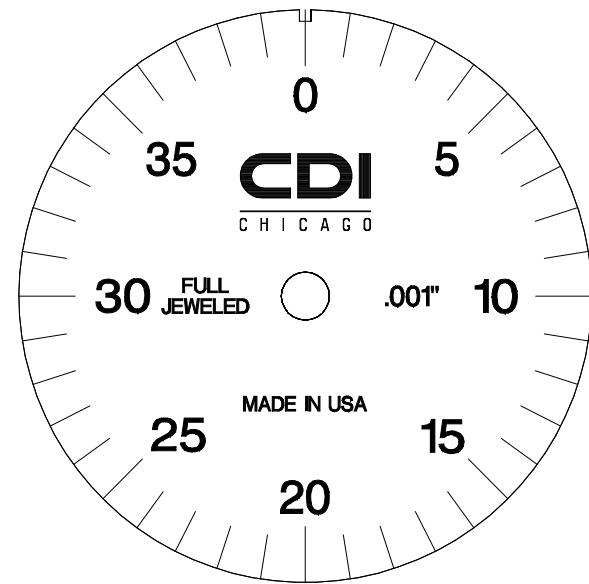

NOTE:  
WHITE DIAL FACE WITH BLACK TEXT

DETAIL A  
SCALE =2/1