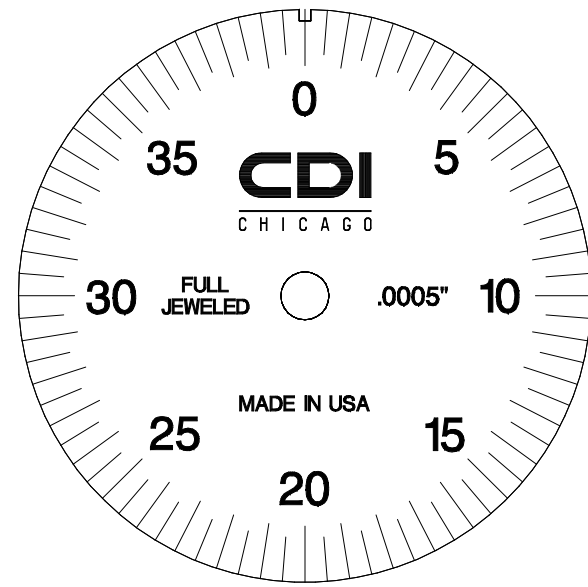

NOTE:
WHITE DIAL FACE WITH BLACK TEXT

DETAIL A
SCALE =2/1