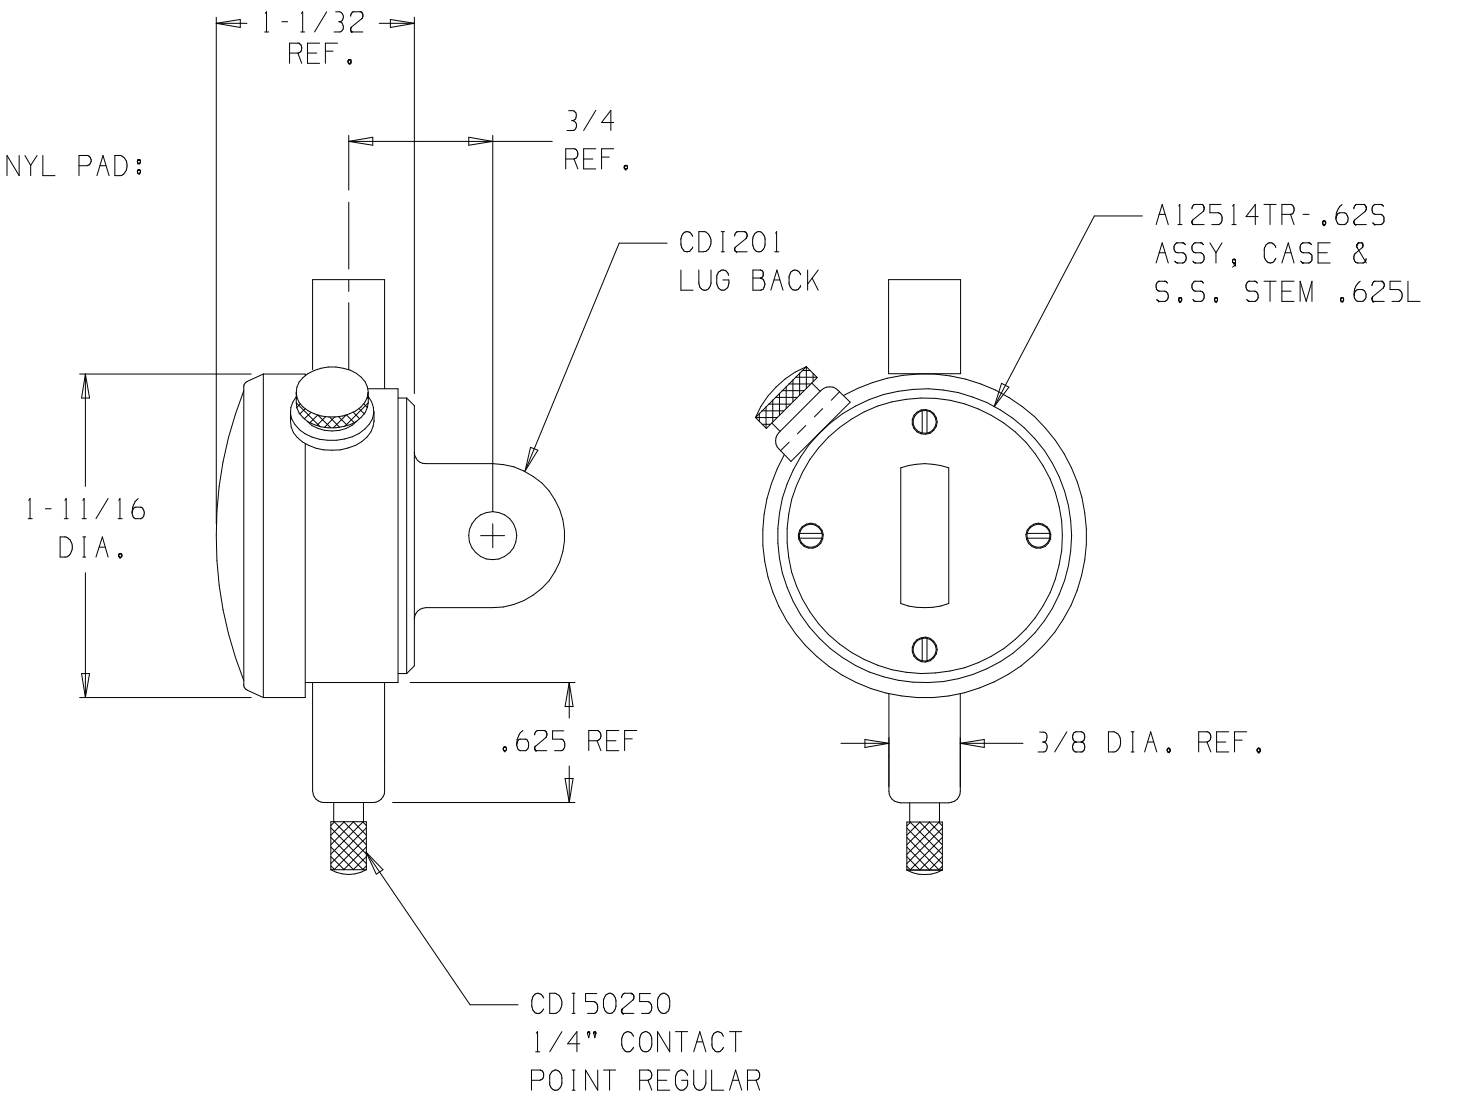

NOTE:
WHITE DIAL FACE WITH BLACK TEXT

DETAIL A
SCALE =2/1

11003BJ