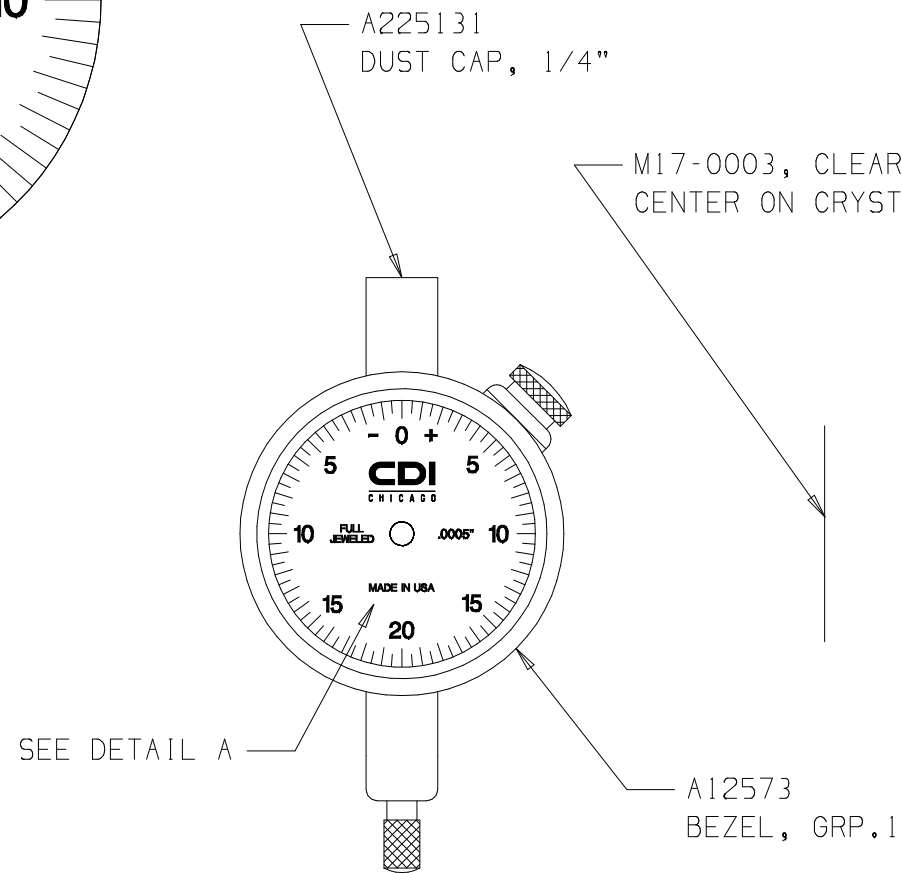

NOTE:
WHITE DIAL FACE WITH BLACK TEXT

DETAIL A
SCALE =2/1

11003BJ