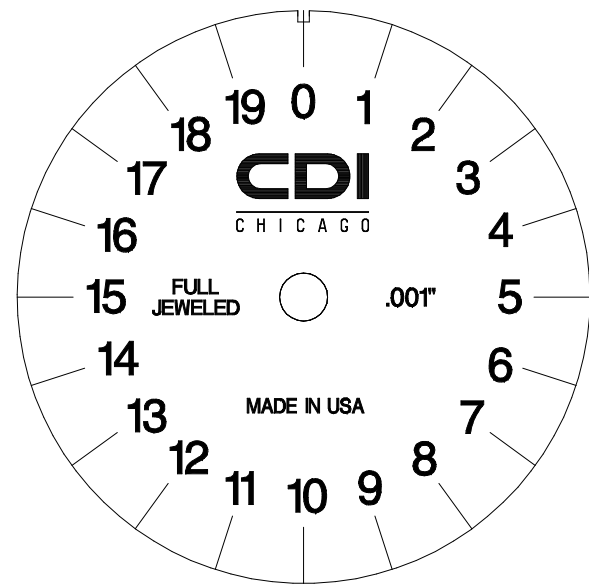

NOTE:
WHITE DIAL FACE WITH BLACK TEXT

DETAIL A

SCALE = 2/1