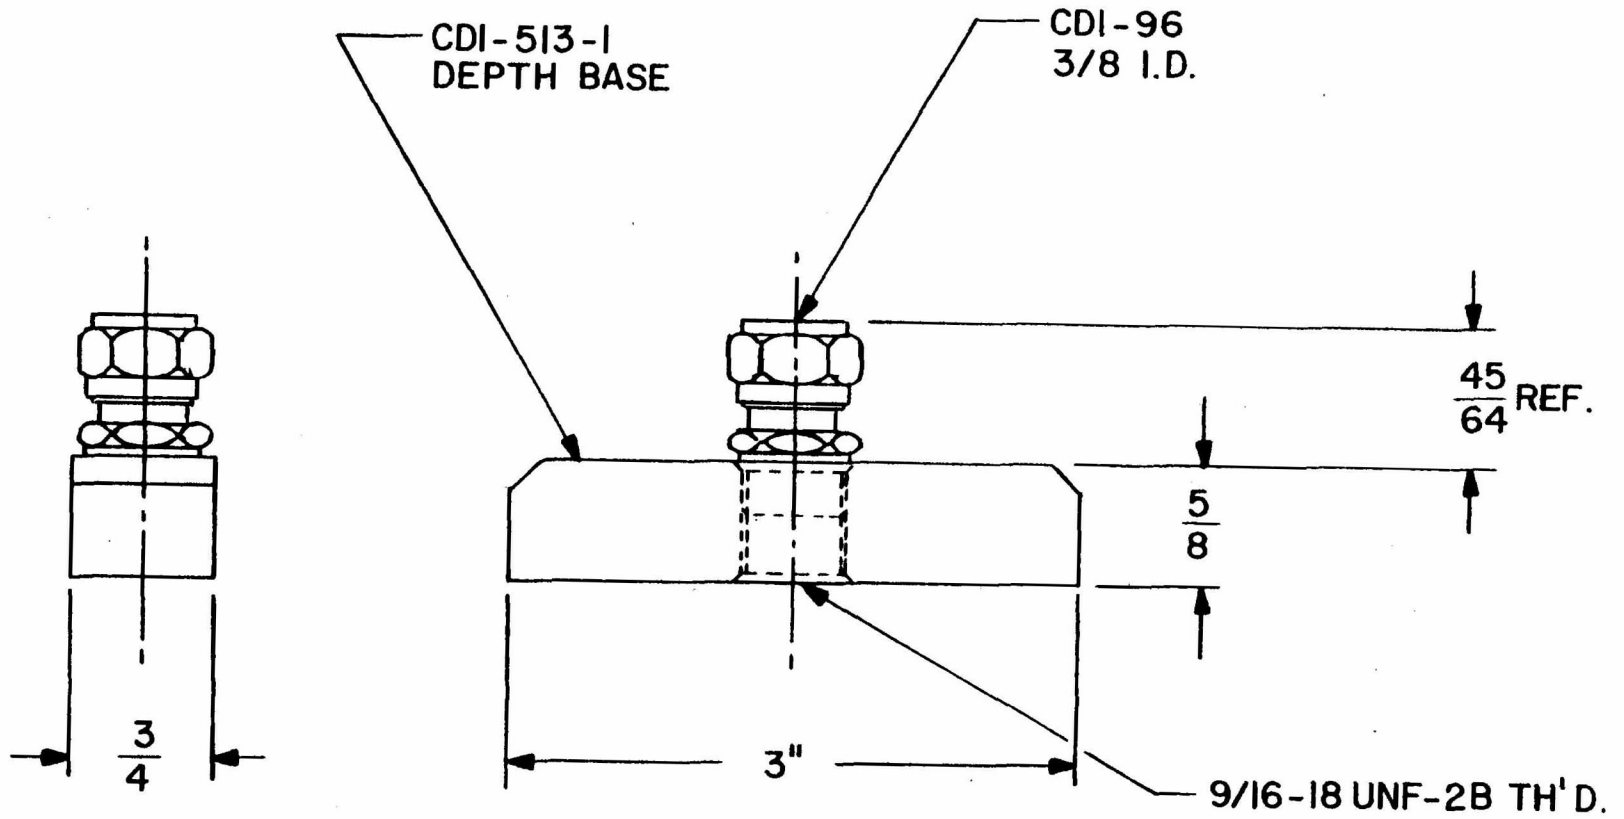

CDI-513
DEPTH GAGE BASE AND COLLET ASS'Y.

SCALE: FULL

NOTE: BASE IS HARDENED AND GROUND STEEL WITH BLACK OXIDE FINISH.