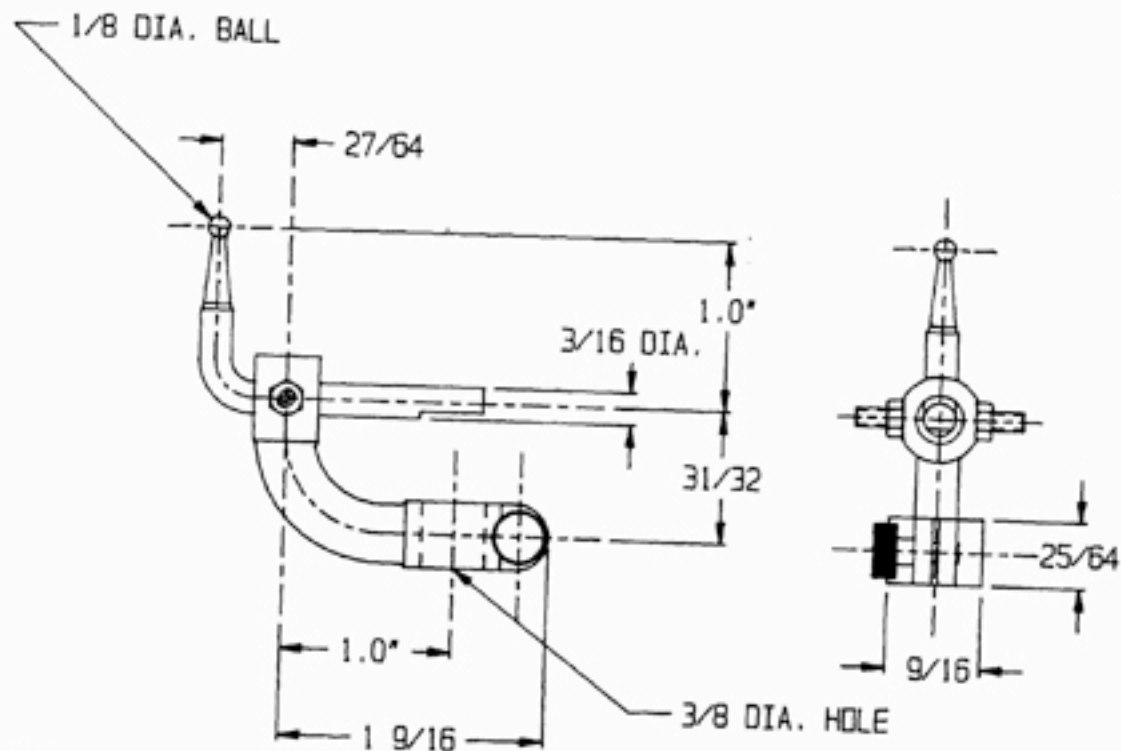

CDI
CHICAGO

CDI-30
RIGHT ANGLE ATTACHMENT

SCALE: FULL

MATERIAL: LEVER, 416 CRES.
MATERIAL: ARM, CAST BRASS.
MAX. RANGE: 5/16.