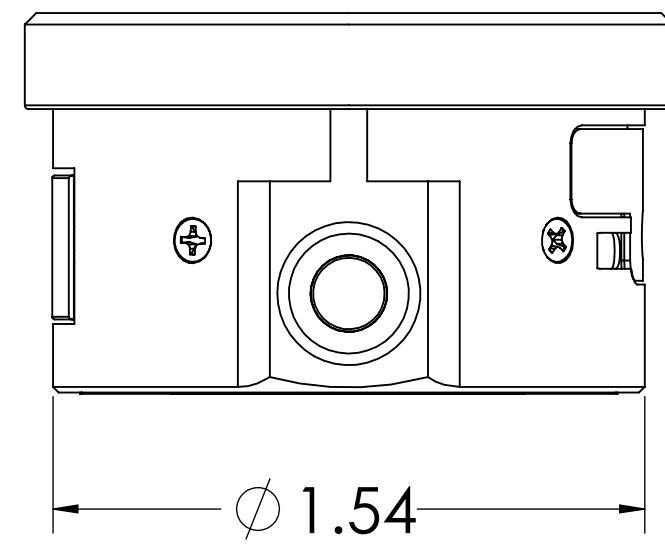

(2) #2-64 MTG. HLS.

MP4665
 TRAVEL: .40"
 RESOLUTION: .0005"/01mm