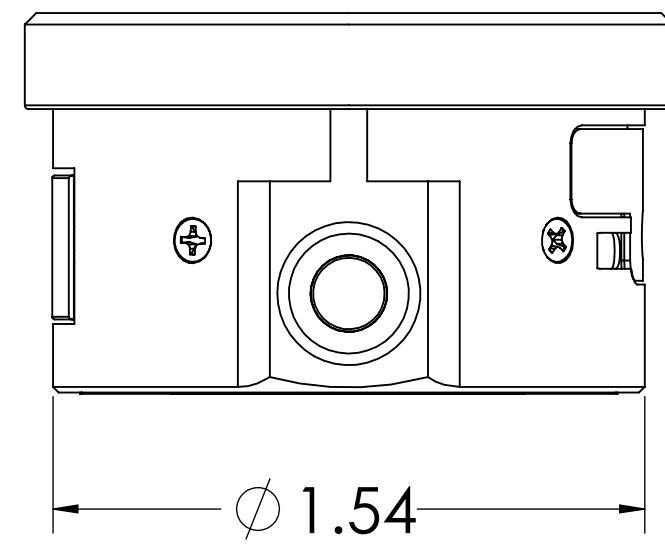

(2) #2-64 MTG. HLS.

MP3665
 TRAVEL: .40"
 RESOLUTION: .00005"/001mm