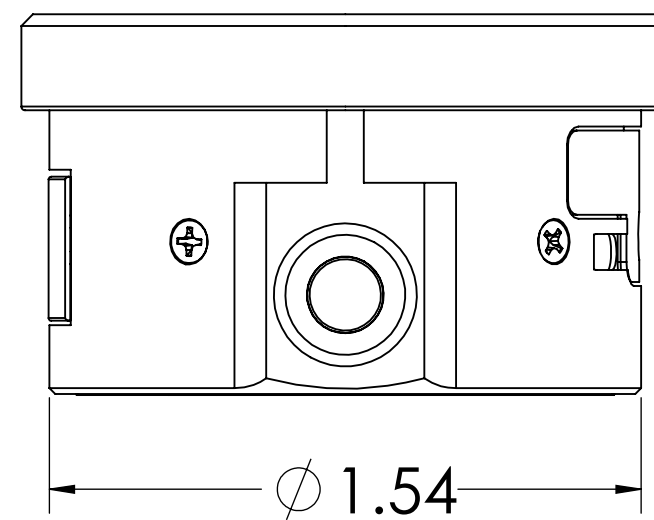

(2) #2-64 MTG. HLS.

MP3565  
 TRAVEL: .25"  
 RESOLUTION: .00005"/.001mm