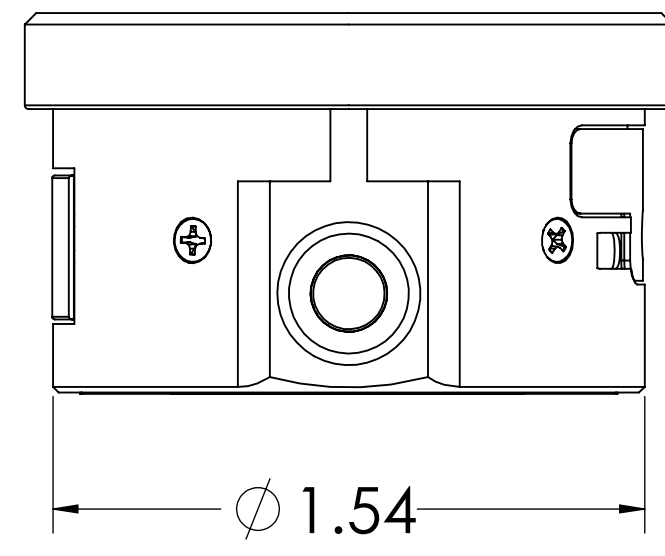

(2) #2-64 MTG. HLS.

MP2665  
 TRAVEL: .40"  
 RESOLUTION: .0001"/002mm