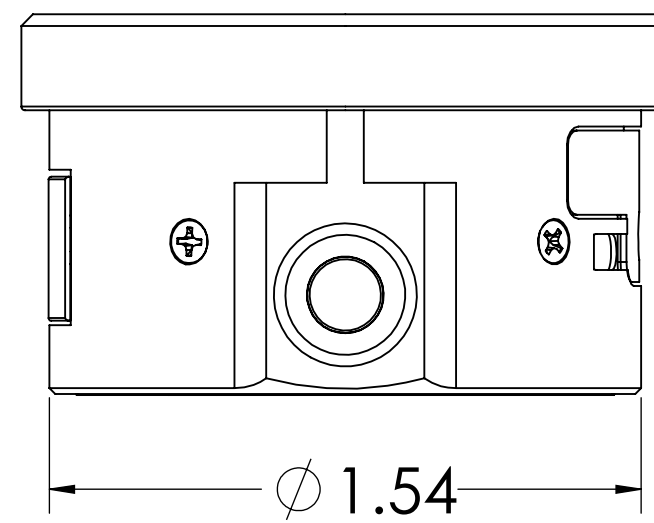

(2) #2-64 MTG. HLS.

MP2565
 TRAVEL: .25"
 RESOLUTION: .0001"/.002mm