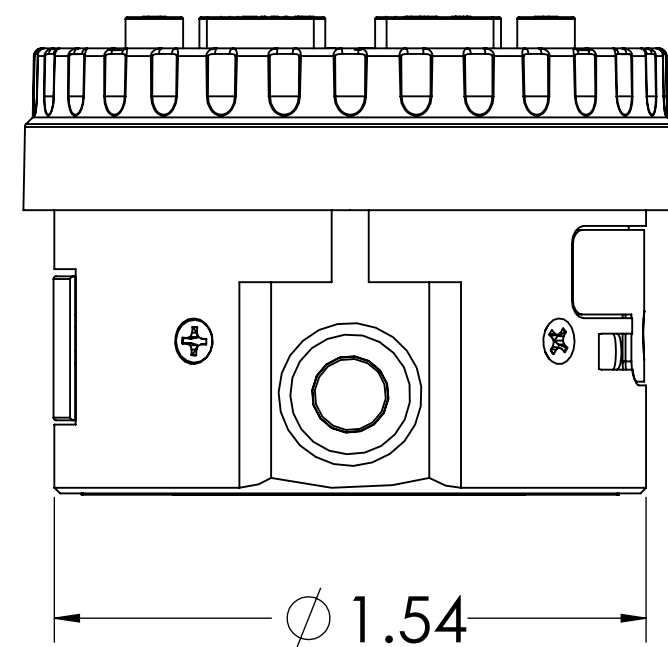

(2) #2-64 MTG. HLS.

MA2665  
TRAVEL: .40"  
RESOLUTION: .0001"/.002mm