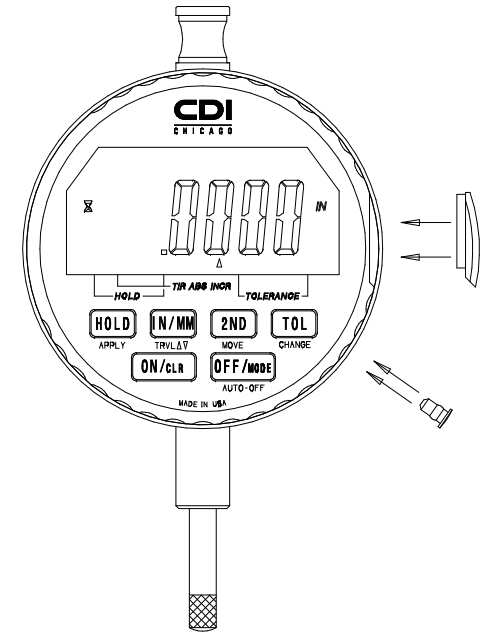

BEZEL
ROTATION
270° CW

Q4600
TRAVEL: .600"
RESOLUTION: .0005"/.01mm