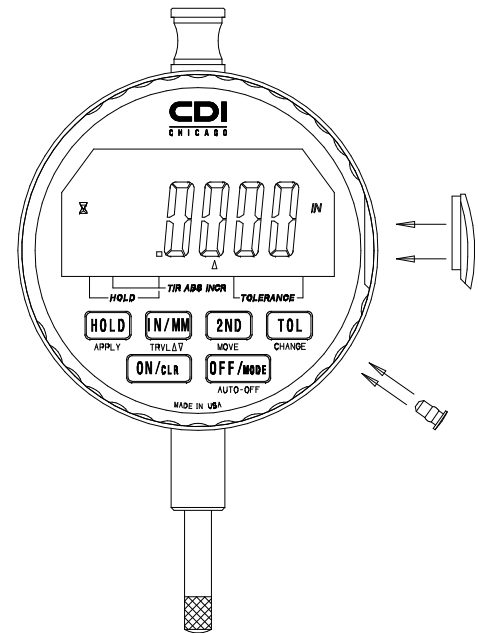

BEZEL
ROTATION
270° CW

Q2600
TRAVEL: .600"
RESOLUTION: .0001"/.002mm