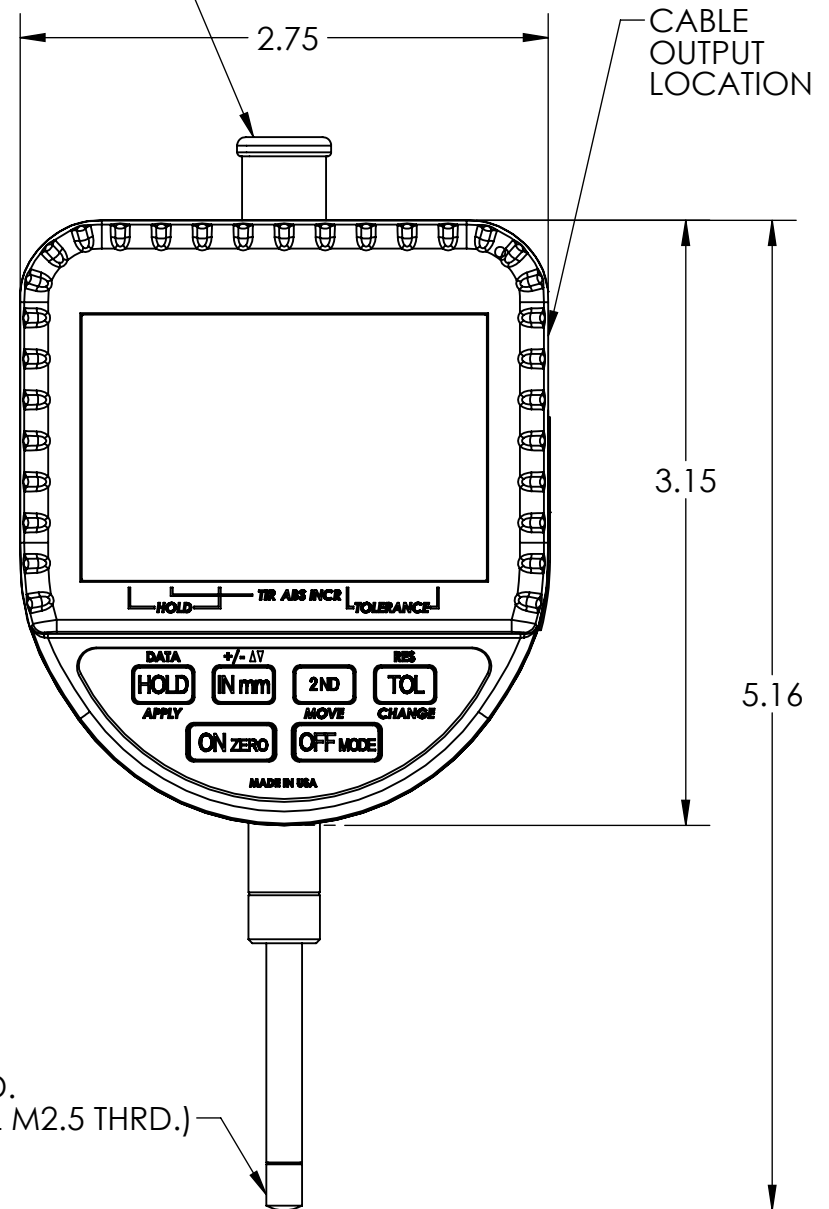

LUG BACK
(OPTIONAL FLAT BACK)

FINGER LIFT
(OPTIONAL DUST CAP)

#4-48 THRD.
(OPTIONAL M2.5 THRD.)