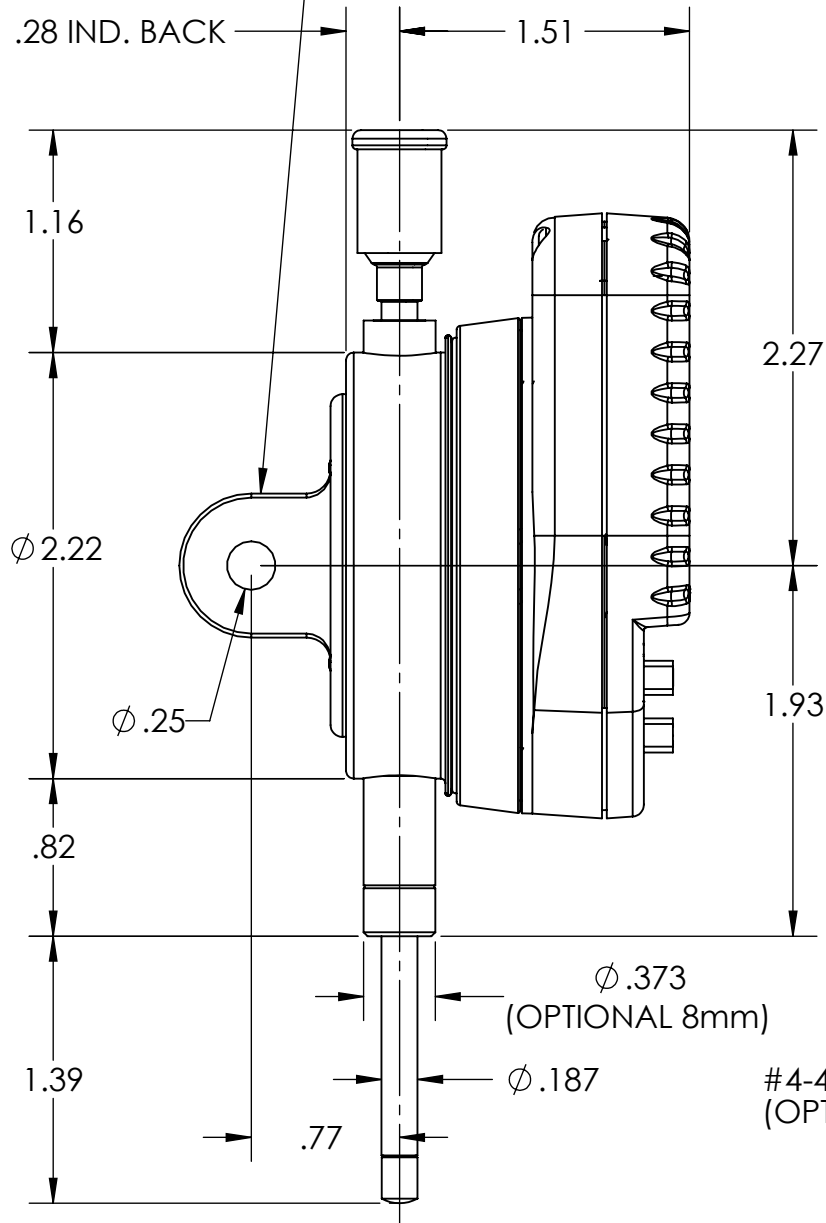

LUG BACK
(OPTIONAL FLAT BACK)

FINGER LIFT
(OPTIONAL DUST CAP)

#4-48 THRD.
(OPTIONAL M2.5 THRD.)