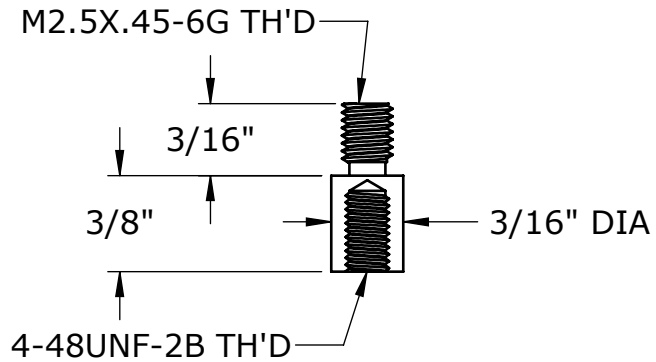

INCH TO METRIC

METRIC TO INCH

SPINDLE THREAD CONVERTERS		
CDP#	TYPE	PRICE
M00-0020	INCH TO METRIC	\$18.95
M00-0022	METRIC TO INCH	\$18.95